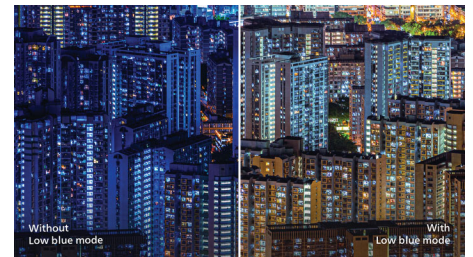

LowBlue Mode

Studies have shown that just as ultra-violet rays can cause eye damage, shortwave length blue light rays from LED displays can cause eye damage and affect vision over time. Developed for wellbeing, Philips LowBlue Mode setting uses a smart software technology to reduce harmful shortwave blue light.