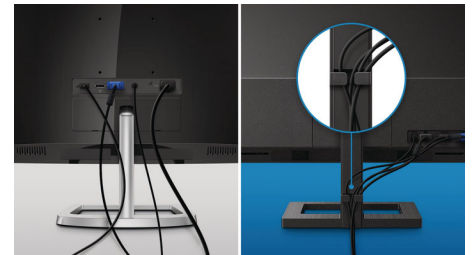

Cable management

Cable management is an intimate design that maintains tidy workspace by organizing cables and wires required for the operation of a display device.