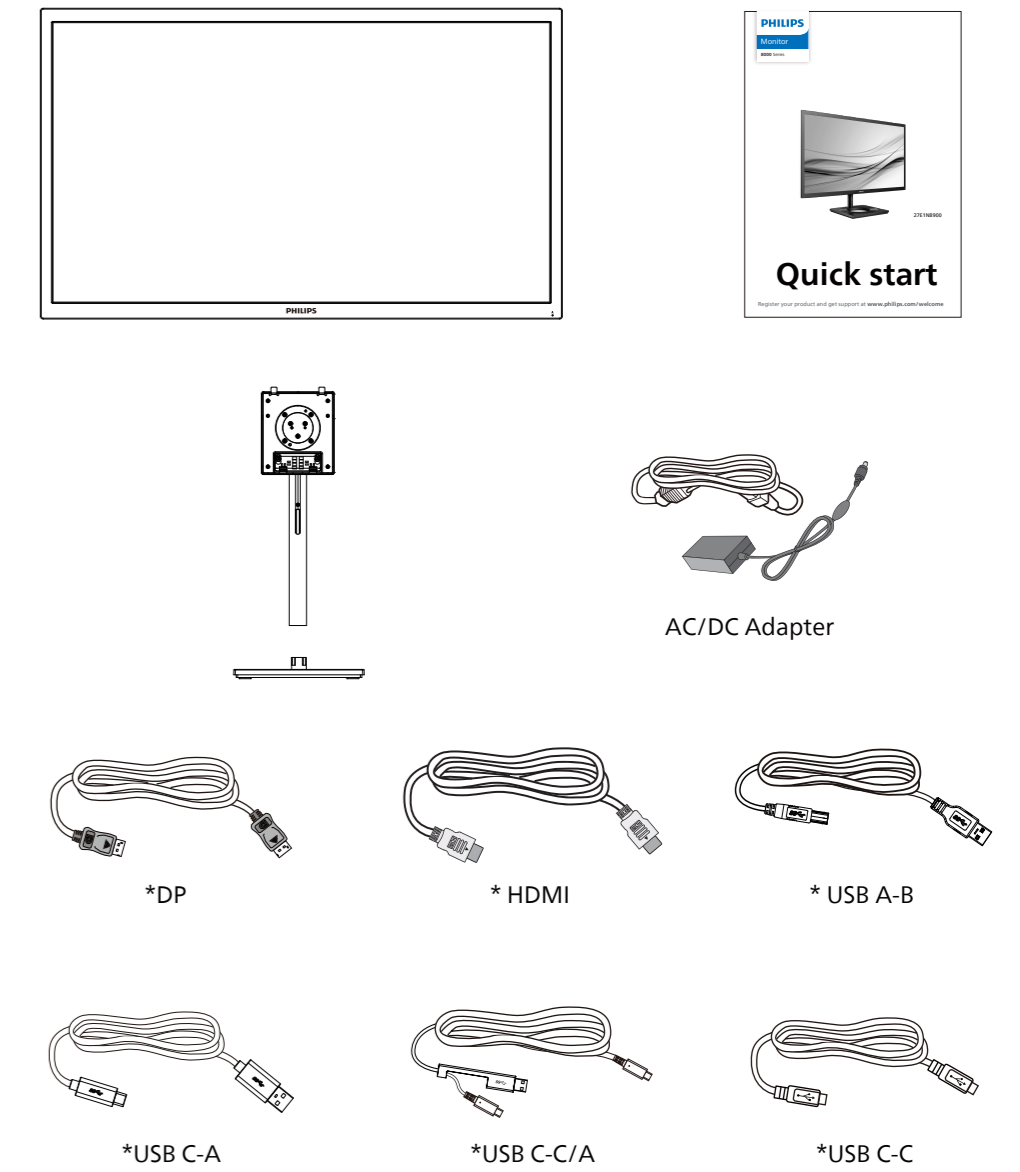

Contents

*Different according to region
Display design may differ from that illustrated