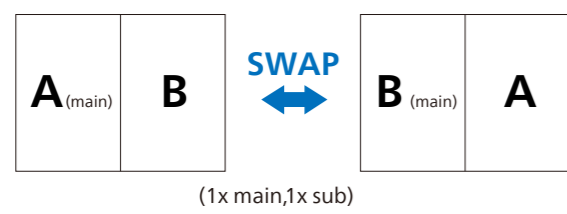

PBP

		SUB SOURCE POSSIBILITY (x1)			
MultiView	Inputs	1 HDMI 2.0	2 HDMI 2.0	DisplayPort	USB-C
MAIN SOURCE (x1)	1 HDMI 2.0	●	●	●	●
	2 HDMI 2.0	●	●	●	●
	DisplayPort	●	●	●	●
	USB-C	●	●	●	●