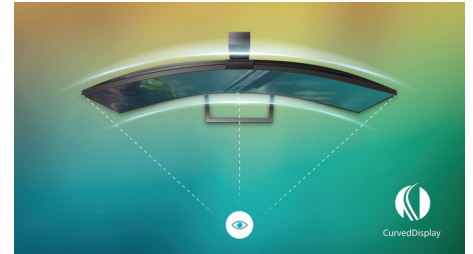

Curved display design

Desktop monitors offer a personal user experience, which suits a curve design very well. The curved screen provides a pleasant yet subtle immersion effect, which focuses on you at the center of your desk.