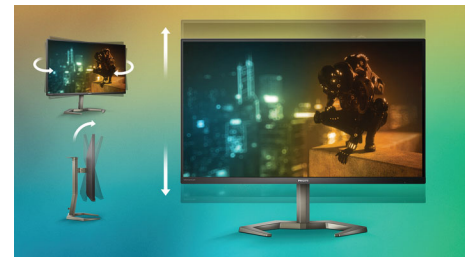

Philips Curved Gaming
Monitor
Full HD gaming monitor

Momentum 5000

32 (31.5" / 80 cm diag.)
1920 x 1080 (Full HD)

32M1C5200W

Feel your game

This Philips gaming monitor is designed for the highest intensity gameplay. Sync technology, ultra-fast 240Hz refresh rate and 0.5ms response time create tear-free and low latency gameplay. SmartImage HDR gives a vibrant, lifelike display.

Curved display design

Desktop monitors offer a personal user experience, which suits a curve design very well. The curved screen provides a pleasant yet subtle immersion effect, which focuses on you at the center of your desk.

LowBlue Mode & Flicker-free

Our LowBlue Mode and Flicker-free technology have been developed to reduce eye strain and fatigue often caused by long hours in front of a monitor.

Compact Ergo Base

The Compact Ergo Base is a people-friendly Philips monitor base that tilts, swivels and height-adjusts so each user can position the monitor for maximum viewing comfort and efficiency.