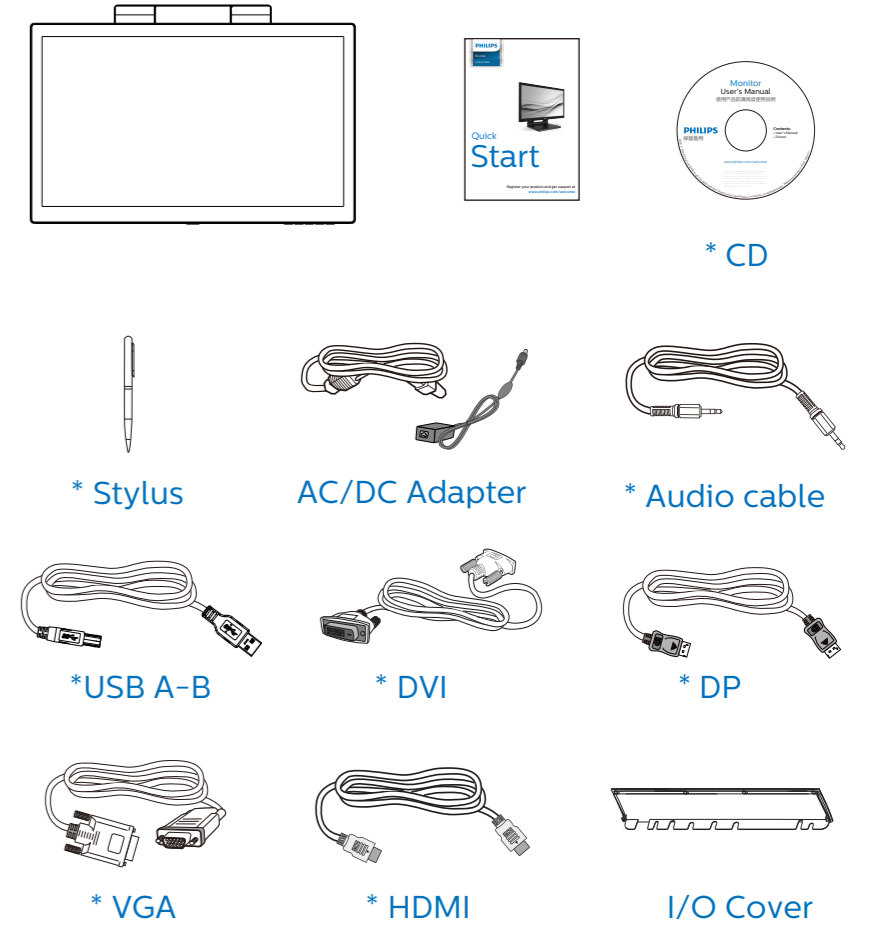

4

Register your product and get support at www.philips.com/support

Version: M92224BQ1WWT

2020 © TOP Victory Investments Ltd. All rights reserved.

HDMI

www.philips.com

Energy Labelling

Printed in China

Q41G24M181352G

PHILIPS

B Line

222B9/242B9

Quick Start

Register your product and get support at www.philips.com/welcome

* Different according to region.
Display design may differ from those illustrated.

1

USB hub

2

3