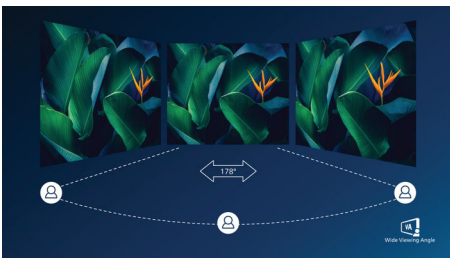

PHILIPS

Highlights

Curved display design

Desktop monitors offer a personal user experience, which suits a curve design very well. The curved screen provides a pleasant yet subtle immersion effect, which focuses on you at the center of your desk.

VA display

Philips VA LED display uses an advanced multi-domain vertical alignment technology which gives you super-high static contrast ratios for extra vivid and bright images. While standard

office applications are handled with ease, it is especially suitable for photos, web-browsing, movies, gaming, and demanding graphical applications. It's optimized pixel management technology gives you 178/178 degree extra wide viewing angle, resulting in crisp images.