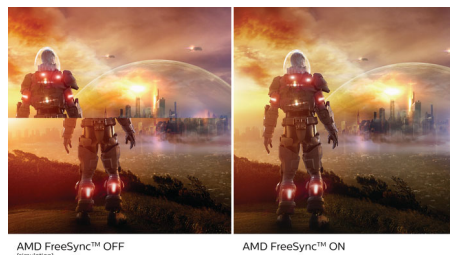

Ultra-smooth gaming

Gaming shouldn't be a choice between choppy gameplay or broken frames. With the new Philips monitor it doesn't have to be. Get fluid, artifact-free performance at virtually any framerate with AMD FreeSync™ technology, smooth quick refresh and ultra-fast response time.