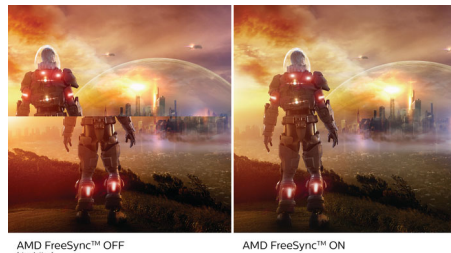

Ultra-smooth gaming

Gaming shouldn't be a choice between choppy gameplay or broken frames. With the new Philips monitor it doesn't have to be. Get fluid, artifact-free performance at virtually any framerate with AMD FreeSync™ technology, smooth quick refresh and ultra-fast response time.