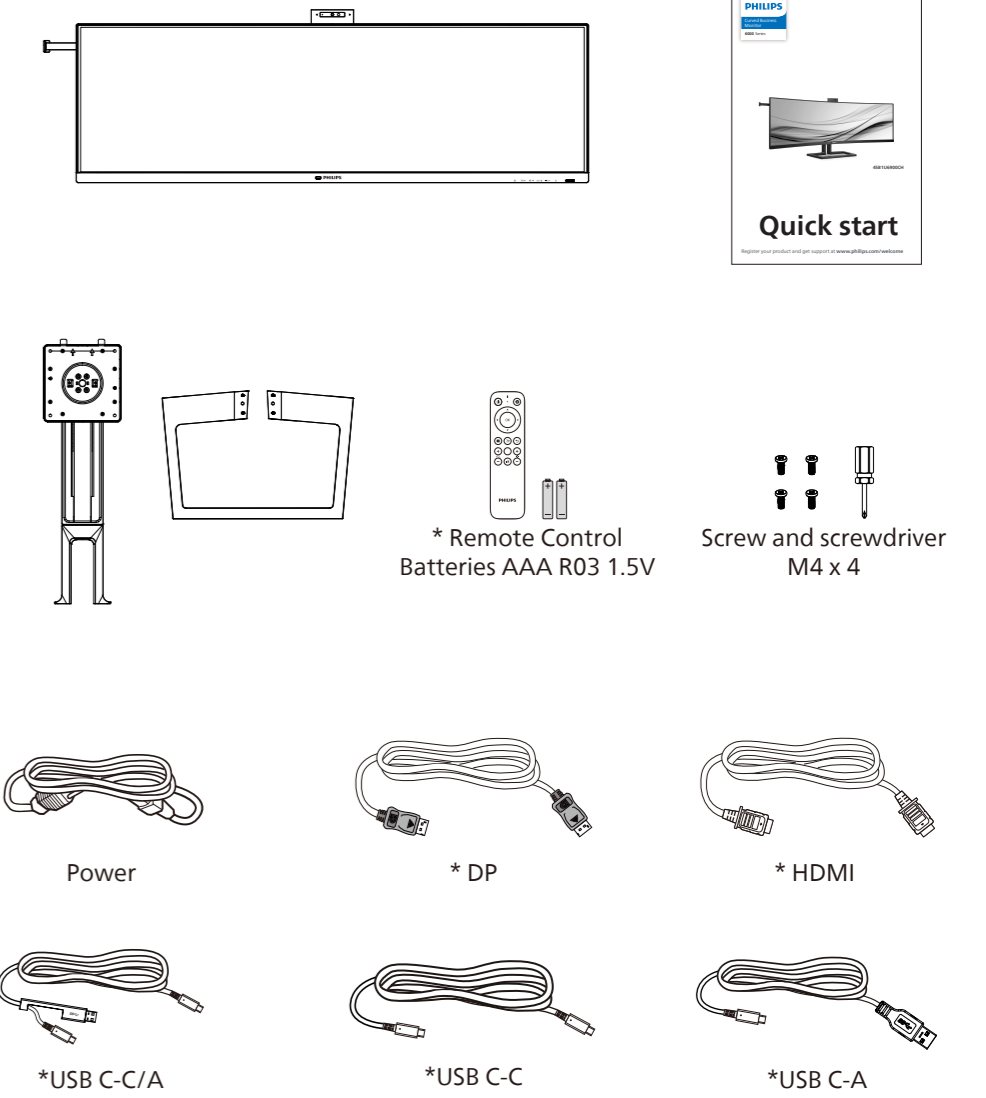

4

5

		SUB SOURCE POSSIBILITY (x1)					
MultiView		Inputs	HDMI 1	HDMI 2	DisplayPort	USBC1	USBC2
MAIN SOURCE (x1)	HDMI 1	●	●	●	●	●	●
	HDMI 2	●	●	●	●	●	●
	DisplayPort	●	●	●	●	●	●
	USBC1	●	●	●	●	●	●
	USBC2	●	●	●	●	●	●

Register your product and get support at www.philips.com/support

Version: M1145BU6900HQ2WWT
2022 © TOP Victory Investments Ltd. All rights reserved.

HDMI
The terms HDMI, HDMI High-Definition Multimedia Interface, HDMI Trade Dress and the HDMI Logos are trademarks or registered trademarks of HDMI Licensing Administrator, Inc.

www.philips.com

Energy Labelling
45B1U6900CH

Printed in China

PHILIPS

Curved Business Monitor

6000 Series

45B1U6900CH

Quick start

Register your product and get support at www.philips.com/welcome

Contents

*Different according to region
Display design may differ from that illustrated

1

CAUTION: Place the monitor face down on a smooth surface. Pay attention not to scratch or damage the screen.

2

USB docking (USB C-C)

USB hub (USB A-C)

KVM

Earphone-Hang

3