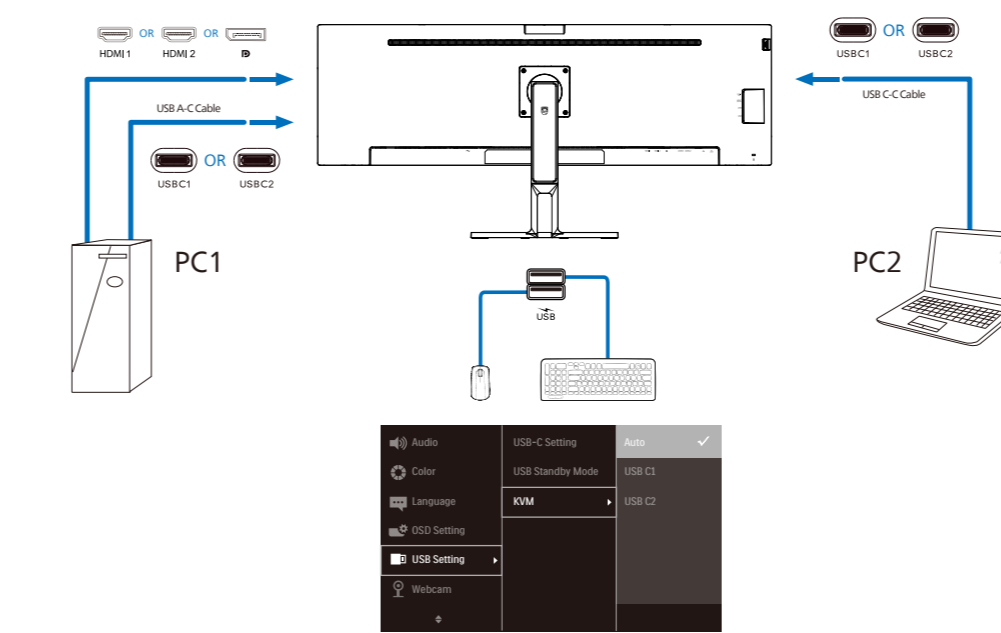

4

5

		SUB SOURCE POSSIBILITY (x1)					
MultiView		Inputs	HDMI 1	HDMI 2	DisplayPort	USBC1	USBC2
MAIN SOURCE (x1)	HDMI 1	●	●	●	●	●	●
	HDMI 2	●	●	●	●	●	●
	DisplayPort	●	●	●	●	●	●
	USBC1	●	●	●	●	●	●
	USBC2	●	●	●	●	●	●

Register your product and get support at www.philips.com/support

Version: M1145BU6900HQ2WWT
2022 © TOP Victory Investments Ltd. All rights reserved.

HDMI
The terms HDMI, HDMI High-Definition Multimedia Interface, HDMI Trade Dress and the HDMI Logos are trademarks or registered trademarks of HDMI Licensing Administrator, Inc.

www.philips.com

Energy Labelling
45B1U6900CH

Printed in China

PHILIPS

Curved Business Monitor

6000 Series

45B1U6900CH

Quick start

Register your product and get support at www.philips.com/welcome

Contents

*Different according to region
Display design may differ from that illustrated

1

CAUTION: Place the monitor face down on a smooth surface. Pay attention not to scratch or damage the screen.

2

USB docking (USB C-C)

USB hub (USB A-C)

KVM

Earphone-Hang

3