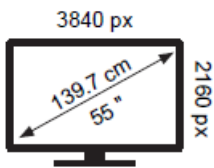

ENERG ⚡

Philips

559M1RYV

100 kWh/1000h

ABCDEF**G**

HDR

162 kWh/1000h

2019/2013