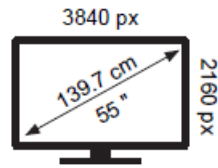

ENERG ⚡

Philips

559M1RYV

100 kWh/1000h

ABCDEF**G**

HDR

162 kWh/1000h

2019/2013