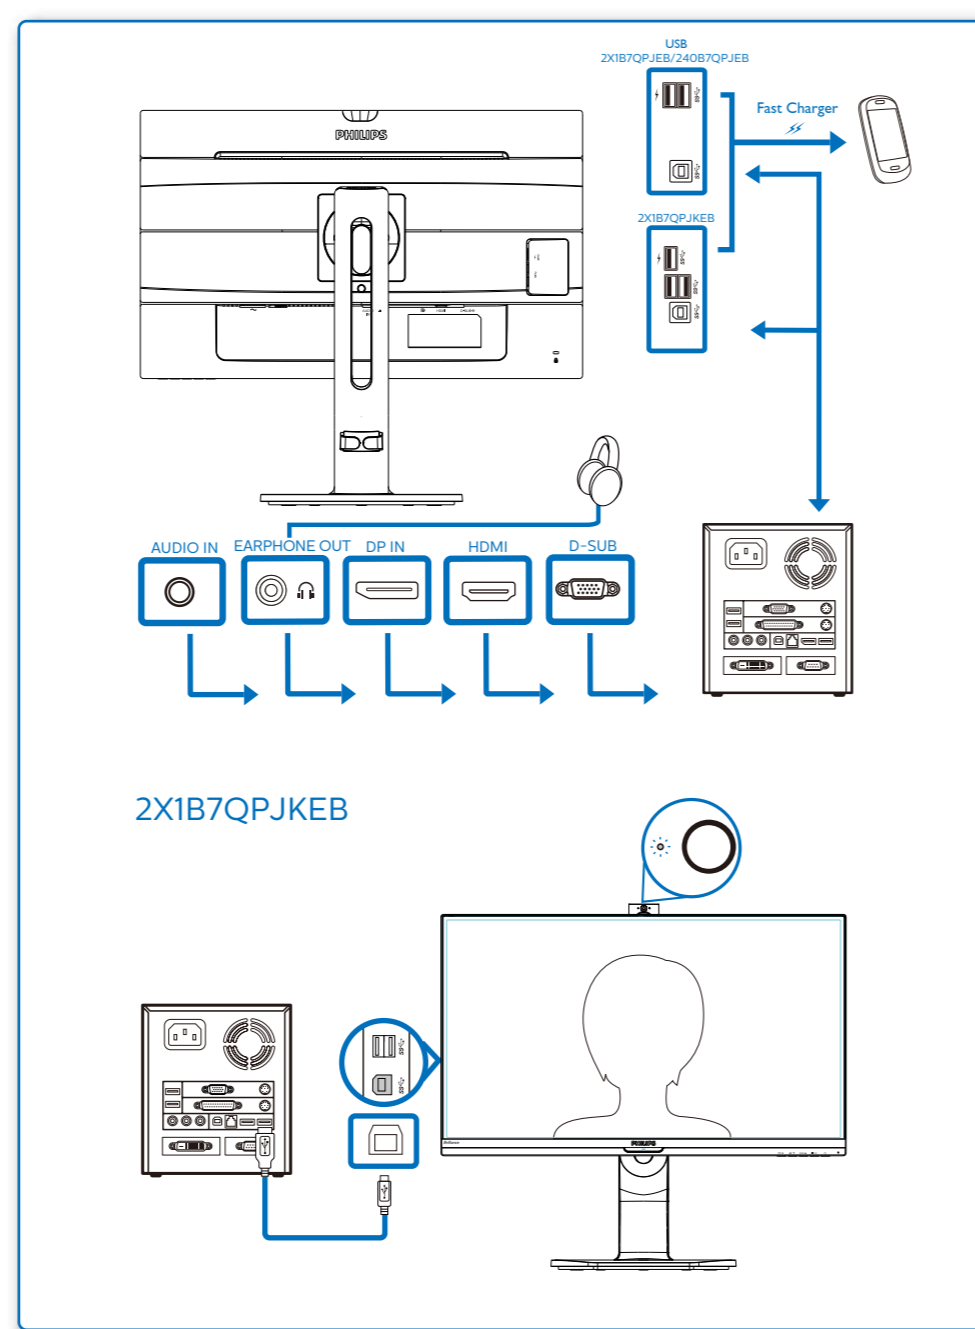

# Quick Start

\*CD

Power

\*Audio

\*DP

\*VGA

\*USB  
(2X1B7QPJKEB)

\*HDMI  
(231B7QPJEB/  
231B7QPJKEB)

\*Different according to region

Display design may differ from that illustrated

1

2

3