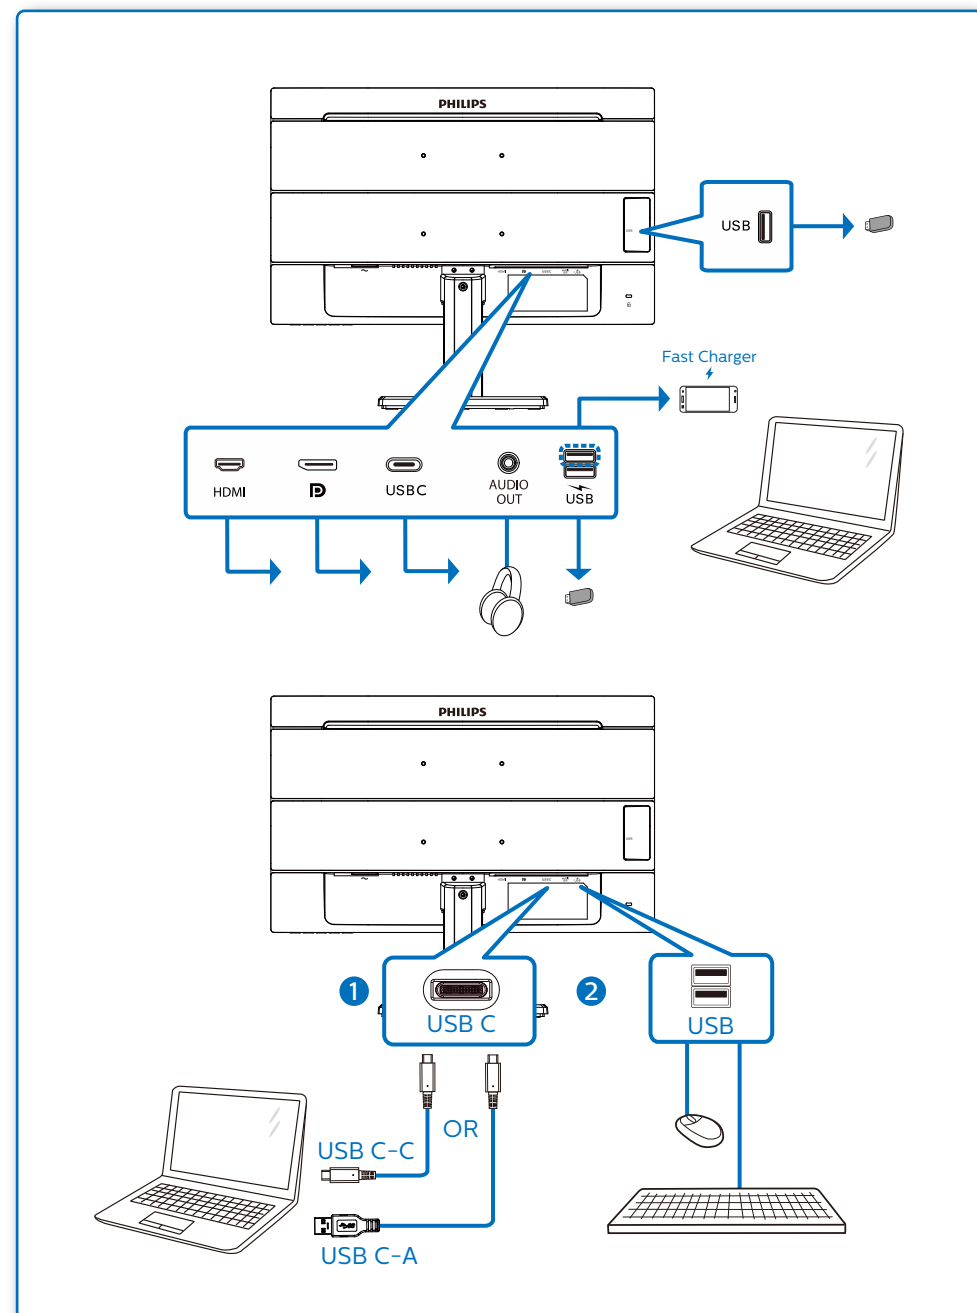

4

Register your product and get support at www.philips.com/support

FAQ

Software SmartControl

User Manual

Version: M9223SQ1L

2023 © TOP Victory Investments Ltd. All rights reserved.

HDMI

www.philips.com

Printed in China

F41G22M1813XXA----

PHILIPS

S Line

22359

Quick Start

Register your product and get support at www.philips.com/welcome

Power

* HDMI

* DP

*USB C-C

*Different according to region
Display design may differ from that illustrated

1

2

3