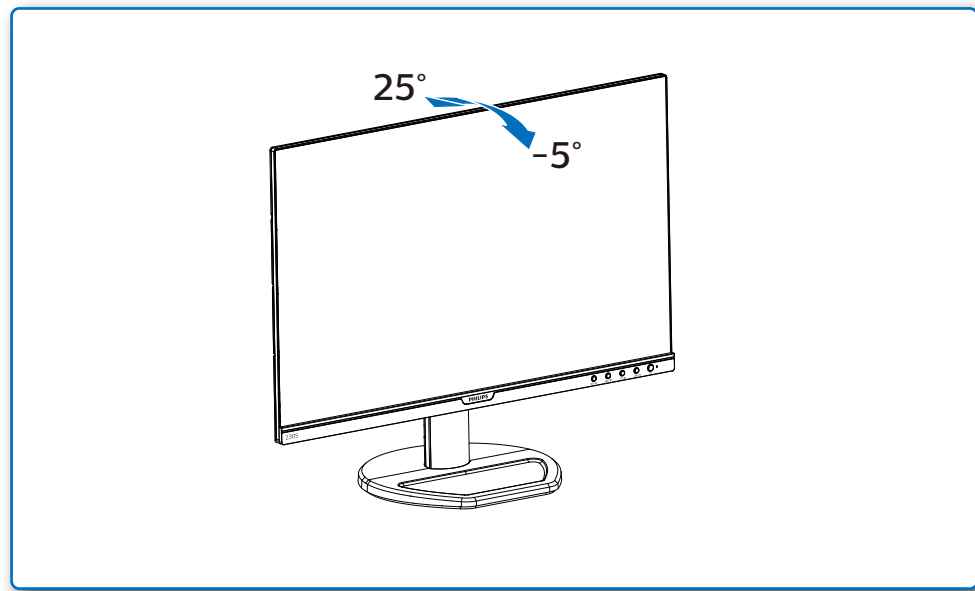

GRAPHIC DEVELOPMENT MMD	
Product name	230S8QHSB-QSG
Project no.	
Finishing	Folded sheet
Scale	1:1
Size Spreads	594 (W) x 210 (H) mm
Size	148.5 (W) x 210 (H) mm
Operator(s)	
Date amended	Apr. 20, 2018
VERSION No.	13
APPROVAL	
QC Lithographer	
Product Manager	
Date Check	
ARTWORK DOCUMENT	
Paper	80gsm White, woodfree coated
Numbers of colours	2C2C
Spotcolor	
Aftertreatment	
☐ Cropping	
☐ Coating	
☐ Varnishing	
☐ Embossing	
☐ Cutterguide	
☐ Die-cut	
☐ Binding	
☐ Glue	

4

EN Need help?
Online help: www.philips.com/support

SC 需要帮助?
在线帮助: www.philips.com/support

- **FR Besoin d'Aide ?**
  Aide en ligne: www.philips.com/support
- **UK Потребуєте допомоги?**
  Підтримка он-лайн: www.philips.com/support
- **ES ¿Necesita ayuda?**
  Ayuda en línea: www.philips.com/support
- **RU Нужна помощь?**
  Интерактивная справка: www.philips.com/support
- **DE Benötigen Sie Hilfe?**
  Online-Hilfe: www.philips.com/support
- **TR Yardım ihtiyacınız var mı?**
  Online yardım: www.philips.com/support
- **HI क्या सहायता की जरूरत है?**
  ऑनलाइन सहायता: www.philips.com/support
- **AR هل تريد المساعدة؟**
  www.philips.com/support
- **HE المساعدة عبر الإنترنت:** www.philips.com/support
- **KO 도움이 필요하신가요?**
  온라인 도움말: www.philips.com/support
- **JP ヘルプが必要ですか?**
  オンラインヘルプ: www.philips.com/support

Version: M8230SQ1L

© 2018 Koninklijke Philips N.V. All rights reserved.

This product was manufactured and brought to the market by or on behalf of Top Victory Investments Ltd. or one of its affiliates. Top Victory Investments Ltd. is the warrantor in relation to this product. Philips and the Philips Shield Emblem are registered trademarks of Koninklijke Philips N.V. used under license.

Specifications are subject to change without notice.

www.philips.com

HDMI
HDMI trademark and related patents on technologies belong to their respective owners.