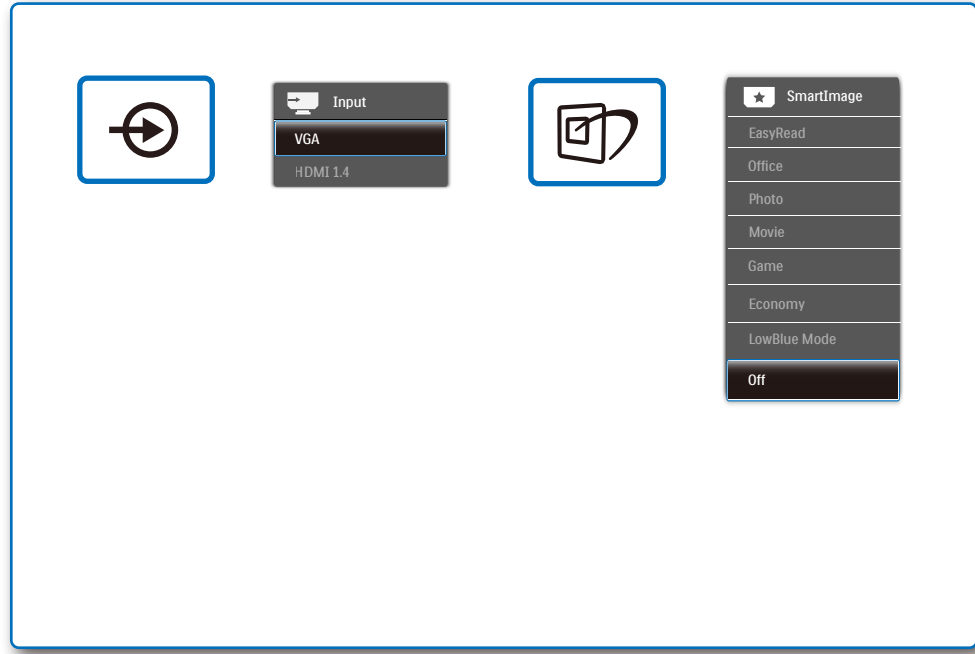

GRAPHIC DEVELOPMENT MMD	
Product name	230S8QHSB-QSG
Project no.	
Finishing	Folded sheet
Scale	1:1
Size Spreads	594 (W) x 210 (H) mm
Size	148.5 (W) x 210 (H) mm
Operator(s)	
Date amended	Apr. 20, 2018
VERSION No.	13
APPROVAL	
QC Lithographer	
Product Manager	
Date Check	
ARTWORK DOCUMENT	
Paper	80gsm White, woodfree coated
Numbers of colours	2C2C
Spotcolor	
Aftertreatment	
<input type="checkbox"/> Cropping	
<input type="checkbox"/> Coating	
<input type="checkbox"/> Varnishing	
<input type="checkbox"/> Embossing	
<input type="checkbox"/> Cutterguide	
<input type="checkbox"/> Die-cut	
<input type="checkbox"/> Binding	
<input type="checkbox"/> Glue	