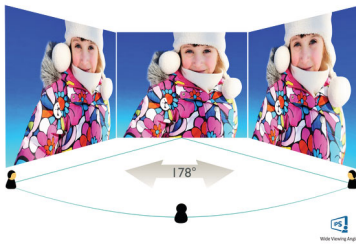

Greener everyday

- Mercury Free eco-friendly display

PHILIPS

LCD monitor
E Line 24 (23.8" / 60.5 cm diag.), 1920 x 1080 (Full HD)

Highlights

IPS technology

IPS displays use an advanced technology which gives you extra wide viewing angles of 178/178 degree, making it possible to view the display from almost any angle. Unlike standard TN panels, IPS displays gives you remarkably crisp images with vivid colors, making it ideal not only for Photos, movies and web browsing, but also for professional applications which demand color accuracy and consistent brightness at all times.

16:9 Full HD display

Picture quality matters. Regular displays deliver quality, but you expect more. This display features enhanced Full HD 1920 x 1080 resolution. With Full HD for crisp detail paired with high brightness, incredible contrast and realistic colors expect a true to life picture.

Specifications

Picture/Display

- LCD panel type: IPS technology
- AMD FreeSync™ technology
- Backlight type: W-LED system
- Panel Size: 23.8 inch / 60.5 cm
- Display Screen Coating: Anti-Glare, 3H, Haze 25%
- Effective viewing area: 527 (H) x 296.5 (V)
- Aspect ratio: 16:9
- Maximum resolution: 1920 x 1080 @ 75 Hz*
- Pixel Density: 93 PPI
- Response time (typical): 4 ms (Gray to Gray)*
- Brightness: 250 cd/m²
- Contrast ratio (typical): 1000:1
- SmartContrast: Mega Infinity DCR
- Pixel pitch: 0.275 x 0.275 mm
- Viewing angle: 178° (H) / 178° (V), @ C/R > 10
- Flicker-free
- Picture enhancement: SmartImage game
- Color gamut (typical): NTSC 87%*, sRGB 102%*
- Display colors: 16.7 M
- Scanning Frequency: 54 - 84 kHz (H) / 49 - 75 Hz (V)
- LowBlue Mode
- sRGB