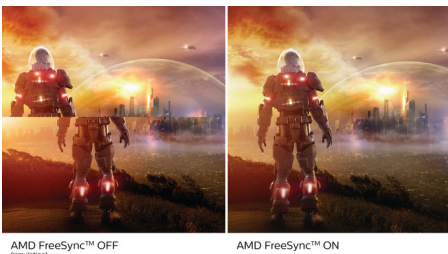

Ultra-smooth gaming

Gaming shouldn't be a choice between choppy gameplay or broken frames. With the new Philips monitor it doesn't have to be. Get fluid,

artifact-free performance at virtually any framerate with AMD FreeSync™ technology, smooth quick refresh and ultra-fast response time.