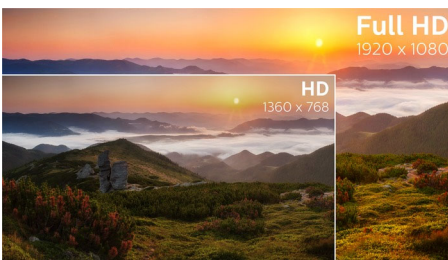

16:9 Full HD display

Picture quality matters. Regular displays deliver quality, but you expect more. This display features enhanced Full HD 1920 x 1080 resolution. With Full HD for crisp detail paired with high brightness, incredible contrast and realistic colors expect a true to life picture.