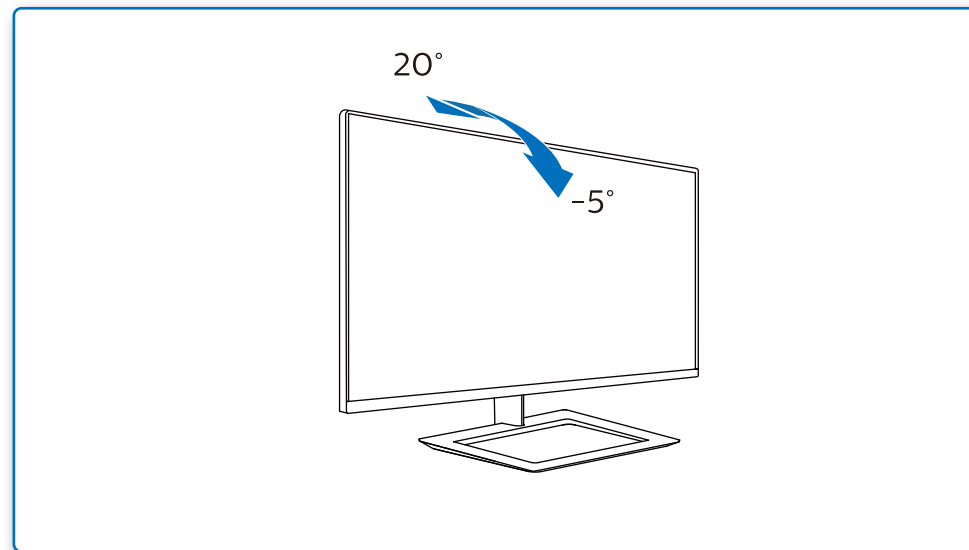

GRAPHIC DEVELOPMENT MMD	
Product name	
Project name	241E1/241E1D-QSG
Project no.	
Finishing	Folded sheet
Scale	1:1
Size Spreads	594 (W) x 210 (H) mm
Size	148.5 (W) x 210 (H) mm
Operator(s)	
Date amended	Apr. 17, 2019
VERSION No.	1
APPROVAL	
QC Lithographer	
Product Manager	
Date Check	
ARTWORK DOCUMENT	
Paper	80gsm White, woodfree coated
Numbers of colours	2Cx2C
Pantone 300c	
Spotcolor	
Aftertreatment	
☐ Cropping	
☐ Coating	
☐ Varnishing	
☐ Embossing	
☐ Cutterguide	
☐ Die-cut	
☐ Binding	
☐ Glue	

241E1/271E1

Input: VGA, DVI

SmartImage™

FPS: Racing, RTS, Gamer1, Gamer2

LowBlue Mode: Off

241E1D/271E1D

Input: VGA, DVI, HDMI1.4

4