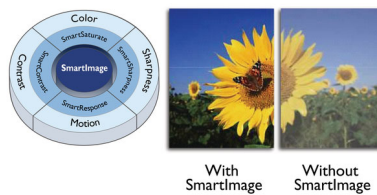

SmartImage

SmartImage is an exclusive leading edge Philips technology that analyzes the content displayed on your screen and gives you optimized display performance. This user friendly interface allows you to select various modes like Office, Photo, Movie, Game, Economy etc., to fit the application in use. Based on the selection, SmartImage dynamically optimizes the contrast, color saturation and sharpness of images and videos for ultimate display performance. The Economy mode option offers you major power savings. All in real time with the press of a single button!