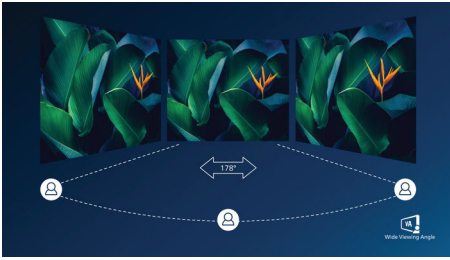

## VA display

Philips VA LED display uses an advanced multi-domain vertical alignment technology which gives you super-high static contrast ratios for extra vivid and bright images. While standard office applications are handled with ease, it is especially suitable for photos, web-browsing, movies, gaming, and demanding graphical applications. It's optimized pixel management technology gives you 178/178 degree extra wide viewing angle, resulting in crisp images.