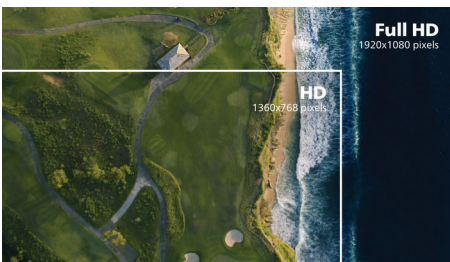

16:9 Full HD display

Picture quality matters. Regular displays deliver quality, but you expect more. This display features enhanced Full HD 1920 x 1080 resolution. With Full HD for crisp detail paired with high brightness, incredible contrast and realistic colors expect a true to life picture.