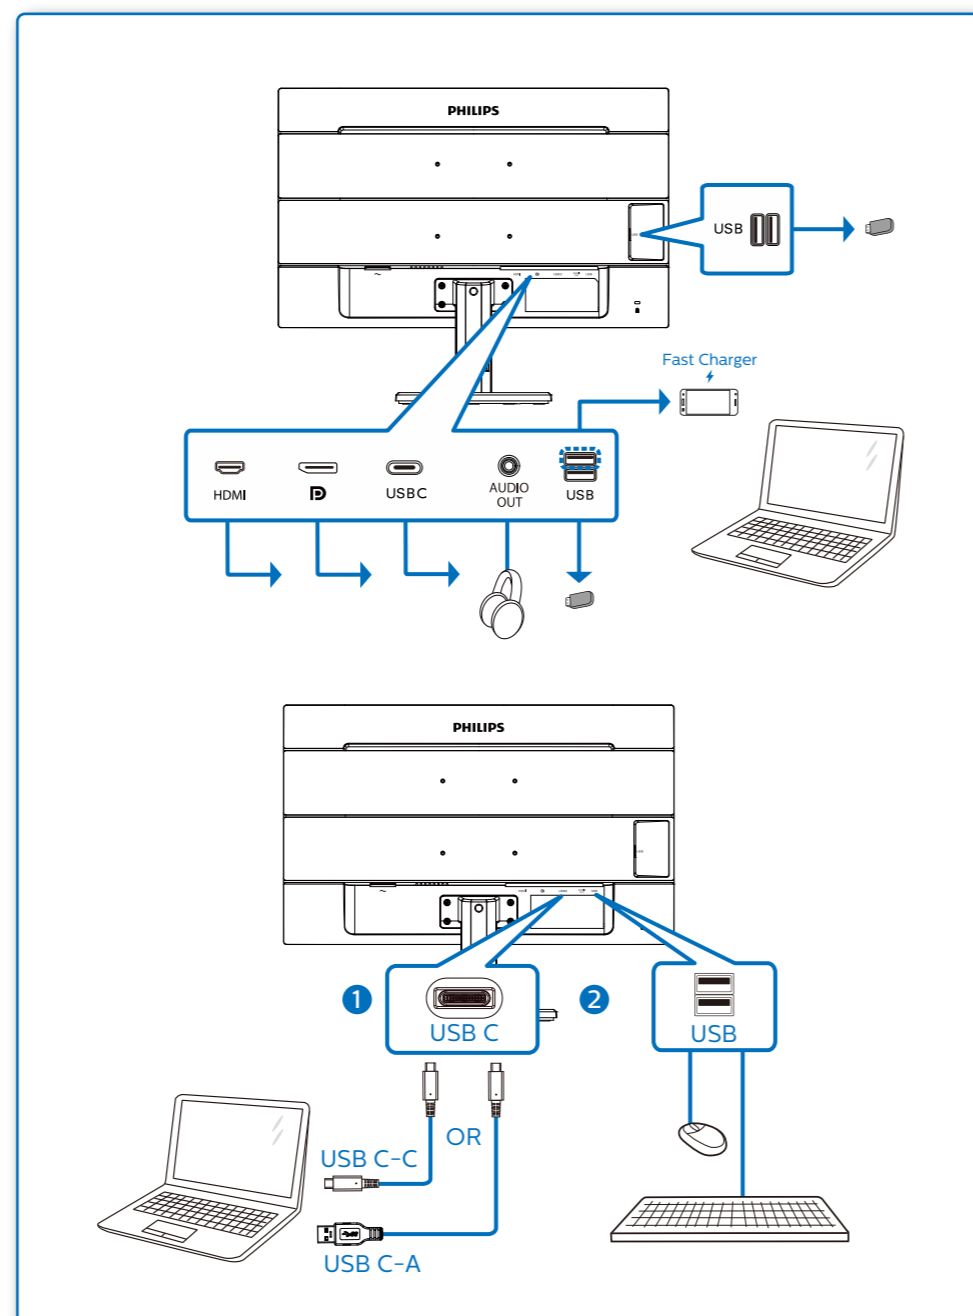

4

Register your product and get support at www.philips.com/support

FAQ

Software SmartControl

User Manual

Version: M9243SQIT

2020 © TOP Victory Investments Ltd. All rights reserved.

HDMI

www.philips.com

Printed in China

Q41G24M181362D

PHILIPS

S Line

24359

Quick Start

Register your product and get support at www.philips.com/welcome

Power

* HDMI

* DP

*USB C-C/A

*Different according to region
Display design may differ from that illustrated

1

2

3