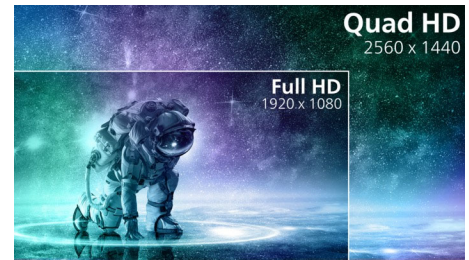

Crystalclear images

These Philips screens deliver Crystalclear, Quad HD 2560x1440 or 2560x1080 pixel images. Utilizing high performance panels with high density pixel count, enabled by high bandwidth sources like USB-C, Displayport, HDMI, Dual link DVI, these new displays will make your images and graphics come alive. Whether you are demanding professional requiring extremely detailed information for CAD-CAM solutions, using 3D graphic applications or a financial wizard working on huge spreadsheets, Philips displays will give you Crystalclear images.