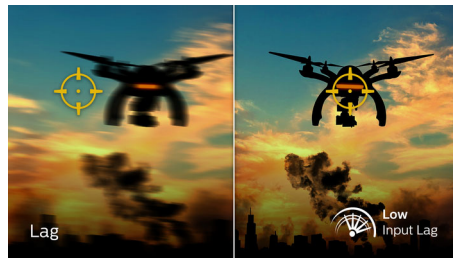

165Hz Gaming

You play intense, competitive gaming. You demand display with lag free, ultra-smooth images. This Philips display redraws the screen image up-to 165 times per second, effectively faster than a standard display. A lower frame rate can make enemies appear to jump from spot to spot on the screen, making them difficult targets to hit. With 165Hz frame rate, you get those critical missing images on the screen which shows enemy movement in ultra-smooth motion so you can easily target them.

With ultra-low input lag and no screen tearing, this Philips display is your perfect gaming partner

1ms MPRT fast response

MPRT (motion picture response time) is more intuitive way to describe the response time, which directly refers the duration from seeing blurry noise to clean and crisp images. Philips gaming monitor with 1 ms MPRT effectively eliminates smearing and motion blur, delivers sharper and precise visuals to enhance gaming experience. Best choice for playing thrilling and twitch-sensitive games.

Low Input Lag

Input lag is the amount of time that elapses between performing an action with connected devices and seeing the result on screen. Low input lag reduces the time delay between entering a command from your devices to monitor, greatly improve on playing twitch-sensitive video games, particularly important to whom plays fast-paced, competitive games.