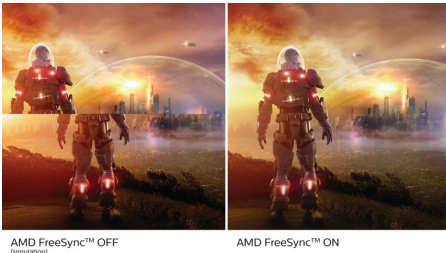

Expand your viewing experience

- IPS LED wide view technology for image and color accuracy
- SmartImage HDR gives optimal viewing from your HDR content

Features designed for gamers needs

- LowBlue mode and Flicker-free easy-on-the eyes viewing
- SmartErgoBase enables people-friendly ergonomic adjustments

PHILIPS

LCD monitor with Ambiglow
Momentum 25 (24.5" / 62.2 cm diag.), 1920 x 1080 (Full HD)

252M1RPE/74

Highlights

Ambiglow

The innovative Ambiglow technology enhances the content on the screen by creating a halo of light from the monitor. Its fast processor analyses the incoming image content, continuously adapts the color and brightness of the emitted light to match the image. Especially suited for watching movies, sports or playing games, Philips Ambiglow offers you a unique and immersive viewing experience.

AMD FreeSync™ Premium

Gaming shouldn't be a choice between choppy gameplay or broken frames. AMD FreeSync™ Premium equips serious gamers with a fluid, tear-free gameplay experience at peak performance. There are no compromises, game confidently with a high refresh rate, low framerate compensation, and low latency.