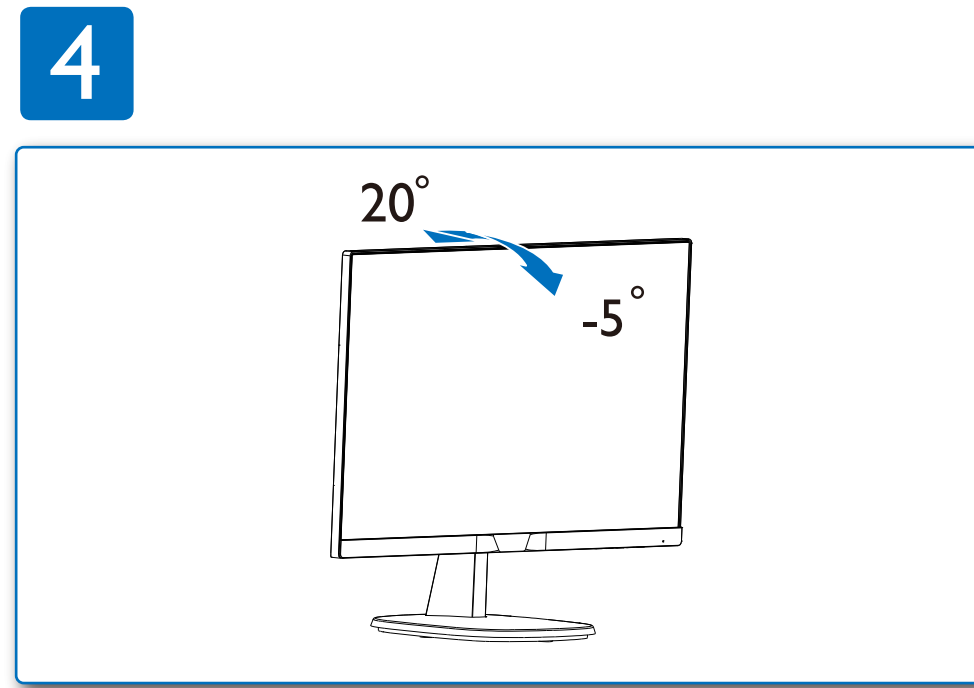

GRAPHIC DEVELOPMENT MMD	
Product name	253V7-QSG
Project name	253V7-QSG
Project no.	
Finishing	Folded sheet
Scale	1:1
Size Spreads	594 (W) x 210 (H) mm
Size	148.5 (W) x 210 (H) mm
Operator(s)	
Date amended	Jun. 16, 2017
VERSION No.	13
APPROVAL	
QC Lithographer	
Product Manager	
Date Check	
ARTWORK DOCUMENT	
Paper	80gsm White, woodfree coated
Numbers of colours	2C+2C
Spotcolor	
Aftertreatment	
☐ Cropping	
☐ Coating	
☐ Varnishing	
☐ Embossing	
☐ Citterguide	
☐ Die-cut	
☐ Binding	
☐ Glue	

253V7LS 253V7LJA

253V7LDS

Brightness - + 100

Volume - + 100