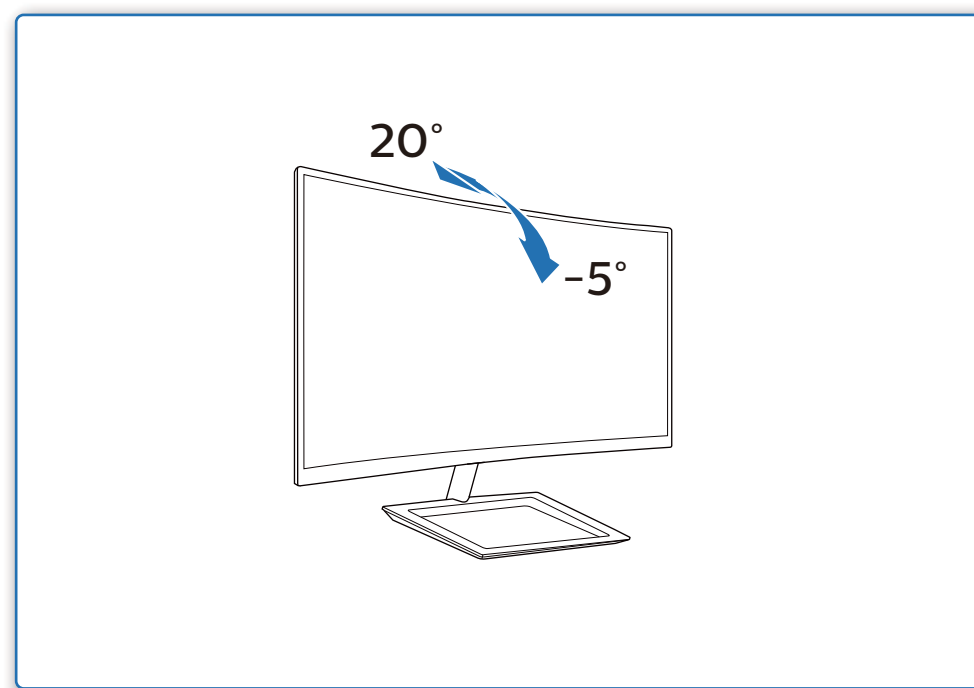

GRAPHIC DEVELOPMENT MMD	
Product name	
Project name	
Project no.	
Finishing	Folded sheet
Scale	1:1
Size Spreads	594 (W) x 210 (H) mm
Size	148.5 (W) x 210 (H) mm
Operator(s)	
Date amended	
VERSION No.	13
APPROVAL	
QC Lithographer	
Product Manager	
Date Check	
ARTWORK DOCUMENT	
Paper	80gsm White, woodfree coated
Numbers of colours	2C2C
Pantone 300	
Spotcolor	
Aftertreatment	
☐ Cropping	
☐ Coating	
☐ Varnishing	
☐ Embossing	
☐ Cuttingguide	
☐ Die-cut	
☐ Binding	
☐ Glue	

4

EN Need help?
Online help: www.philips.com/support

SC 需要帮助?
在线帮助: www.philips.com/support

FR Besoin d'Aide ?
Aide en ligne: www.philips.com/support

ES ¿Necesita ayuda?
Ayuda en línea: www.philips.com/support

DE Benötigen Sie Hilfe?
Online-Hilfe: www.philips.com/support

IT Avete bisogno di aiuto?
Guida in linea: www.philips.com/support

BR Precisa ajuda?
Ajuda online: www.philips.com/support

KO 도움이 필요하신가요?
온라인 도움말: www.philips.com/support

UK Потребуєте допомоги?
Підтримка он-лайн: www.philips.com/support

TB Yardım ihtiyacınız var mı?
Online yardım: www.philips.com/support

HI क्या सहायता की जरूरत है?
ऑनलाइन सहायता: www.philips.com/support

AR هل تريد المساعدة?
www.philips.com/support

JP ヘルプが必要ですか?
オンラインヘルプ: www.philips.com/support

Version: M1271ECQ1WWT
2019 © TOP Victory Investment Ltd. All rights reserved.

This product has been manufactured by and is sold under the responsibility of Top Victory Investments Ltd., and Top Victory Investments Ltd. is the warrantor in relation to this product. Philips and the Philips Shield Emblem are registered trademarks of Koninklijke Philips N.V. and are used under license.

Specifications are subject to change without notice.

www.philips.com

HDMI
HDMI trademark and related patents on technologies belong to their respective owners.

Printed in China

PHILIPS

E line

271E1