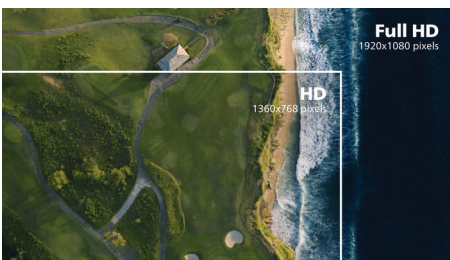

16:9 Full HD display

Picture quality matters. Regular displays deliver quality, but you expect more. This display features enhanced Full HD 1920 x 1080 resolution. With Full HD for crisp detail paired

with high brightness, incredible contrast and realistic colors expect a true to life picture.