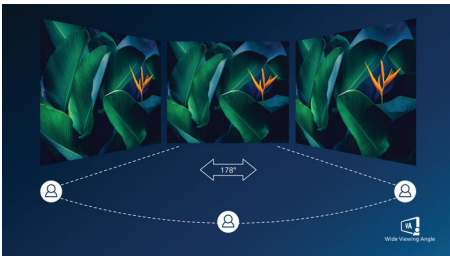

Greener everyday

- Eco-friendly materials meet major international standards

PHILIPS

Full HD Curved LCD monitor
E Line 27" (68.6 cm), 1920 x 1080 (Full HD)

271E1C/69

Highlights

Curved display design

Desktop monitors offer a personal user experience, which suits a curve design very well. The curved screen provides a pleasant yet subtle immersion effect, which focuses on you at the center of your desk.

VA display

Philips VA LED display uses an advanced multi-domain vertical alignment technology which gives you super-high static contrast ratios for extra vivid and bright images. While standard office applications are handled with ease, it is especially suitable for photos, web-browsing, movies, gaming, and demanding graphical applications. It's optimized pixel management technology gives you 178/178 degree extra wide viewing angle, resulting in crisp images.