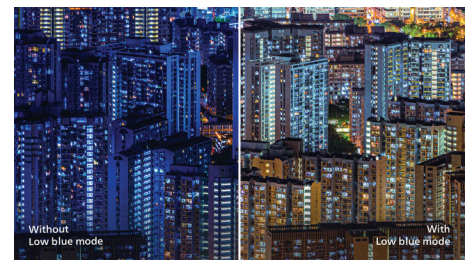

LowBlue Mode

Studies have shown that just as ultra-violet rays can cause eye damage, shortwave length blue light rays from LED displays can cause eye damage and affect vision over time. Developed for wellbeing, Philips LowBlue Mode setting uses a smart software technology to reduce harmful shortwave blue light.