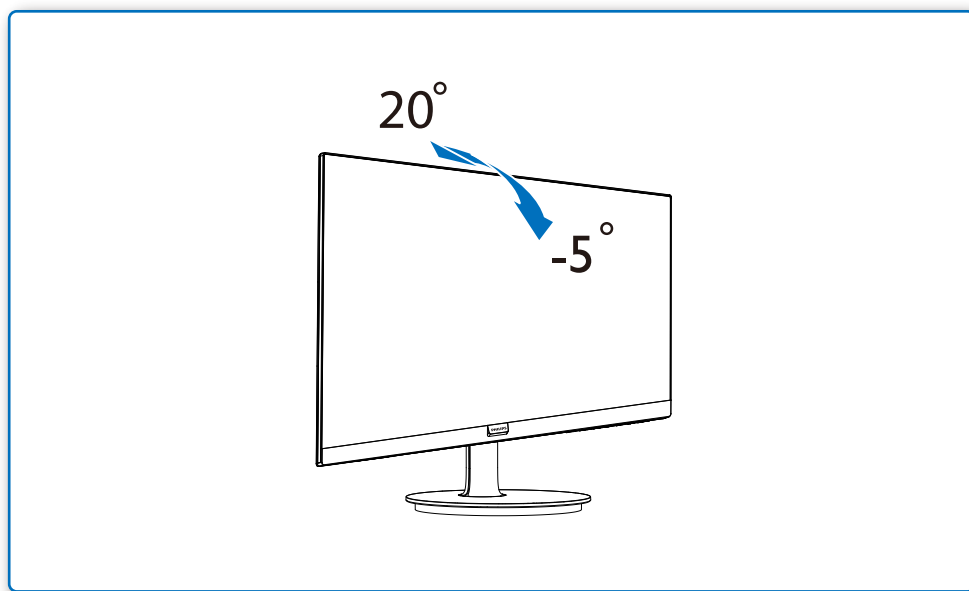

GRAPHIC DEVELOPMENT MMD	
Product name	
Project name	QSG
Project no.	
Finishing	Folded sheet
Scale	1:1
Size Speads	594 (W) x 210 (H) m. m
Size	148.5 (W) x 210 (H) mm
Operator(s)	
Date amended	2019
VERSION No.	1
APPROVAL	
QC Lithographer	
Product Manager	
Date Check	
ARTW ORK DOCUMENT	
Paper	80gsm White, woodfree coated
Numbers of colours	2C2C
Pantone 300c	
Spotcolor	
Aftertreatment	
☐ Cropping	
☐ Coating	
☐ Varnishing	
☐ Embossing	
☐ Cuttingguide	
☐ Die-cut	
☐ Binding	
☐ Glue	

4