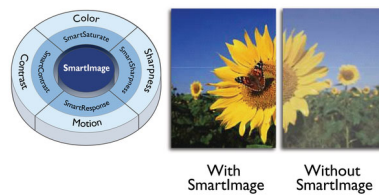

SmartImage

SmartImage is an exclusive leading edge Philips technology that analyzes the content displayed on your screen and gives you optimized display performance. This user friendly interface allows you to select various modes like Office, Photo, Movie, Game, Economy etc., to fit the application in use. Based on the selection, SmartImage dynamically optimizes the contrast, color saturation and sharpness of images and videos for ultimate display performance. The Economy mode option offers you major power savings. All in real time with the press of a single button!