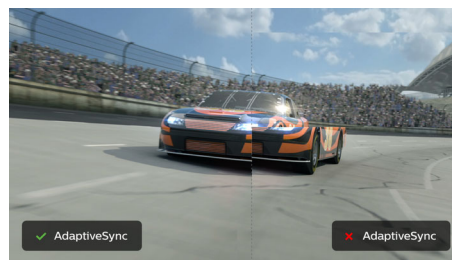

Adaptive-Sync technology

Gaming shouldn't be a choice between choppy gameplay or broken frames. Get fluid, artifact-free performance at virtually any framerate with Adaptive-Sync technology, smooth quick refresh and ultra-fast response time.

271V8/69