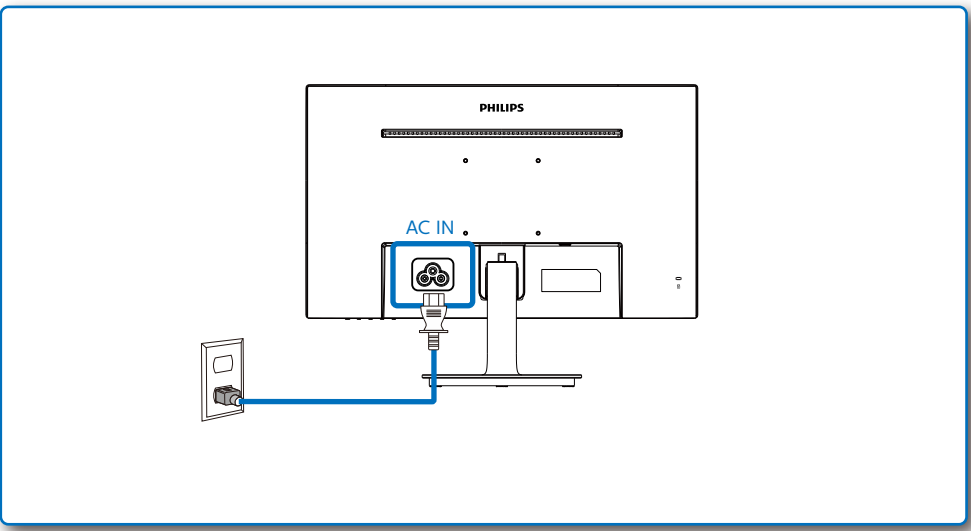

Quick Start

Register your product and get support at www.philips.com/welcome

Quick Start

*CD

Power *HDMI *VGA

*DP *Audio cable

*Different according to region
Display design may differ from that illustrated

1

2

271V8/271i8

272V8A

3

271V8/271i8

272V8A

271V8/271i8
Input: Standard, Internet, Game, EasyRead, LowBlue Mode

271V8/271i8
Input: VGA, HDMI 1.4