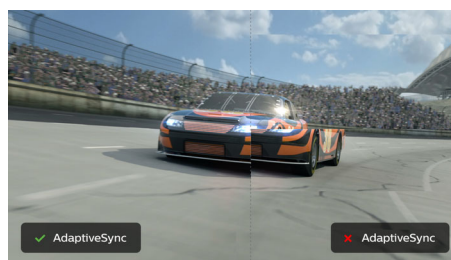

Adaptive-Sync technology

Gaming shouldn't be a choice between choppy gameplay or broken frames. Get fluid, artifact-free performance at virtually any framerate with Adaptive-Sync technology, smooth quick refresh and ultra-fast response time.

271V8/93