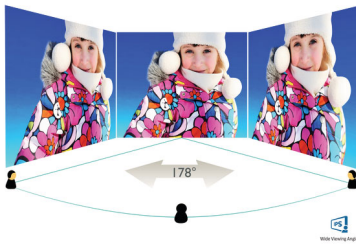

Perfectly designed for your space

- Compact design saves space
- VESA mount allows for flexibility

PHILIPS

LCD monitor
V Line 27" (68.6 cm), 1920 x 1080 (Full HD)

Highlights

IPS technology

IPS displays use an advanced technology which gives you extra wide viewing angles of 178/178 degree, making it possible to view the display from almost any angle. Unlike standard TN panels, IPS displays gives you remarkably crisp images with vivid colors, making it ideal not only for Photos, movies and web browsing, but also for professional applications which demand color accuracy and consistent brightness at all times.

16:9 Full HD display

Picture quality matters. Regular displays deliver quality, but you expect more. This display features enhanced Full HD 1920 x 1080 resolution. With Full HD for crisp detail paired with high brightness, incredible contrast and realistic colors expect a true to life picture.

EasyRead mode

EasyRead mode for a paper-like reading experience

Specifications

Picture/Display

- LCD panel type: IPS technology
- Adaptive sync
- Backlight type: W-LED system
- Panel Size: 27 inch / 68.6 cm
- Display Screen Coating: Anti-Glare, 3H, Haze 25%
- Effective viewing area: 597.9 (H) x 336.3 (V)
- Aspect ratio: 16:9
- Maximum resolution: 1920 x 1080 @ 75 Hz*
- Pixel Density: 82 PPI
- Response time (typical): 4 ms (GtG)*
- Brightness: 250 cd/m²
- Contrast ratio (typical): 1000:1
- SmartContrast: Mega Infinity DCR
- Pixel pitch: 0.311 x 0.311 mm
- Viewing angle: 178° (H) / 178° (V), @ C/R > 10
- Flicker-free
- Display colors: 16.7 M
- Scanning Frequency: 30 -83 kHz (H) / 56 -76 Hz (V)
- LowBlue Mode
- EasyRead
- sRGB