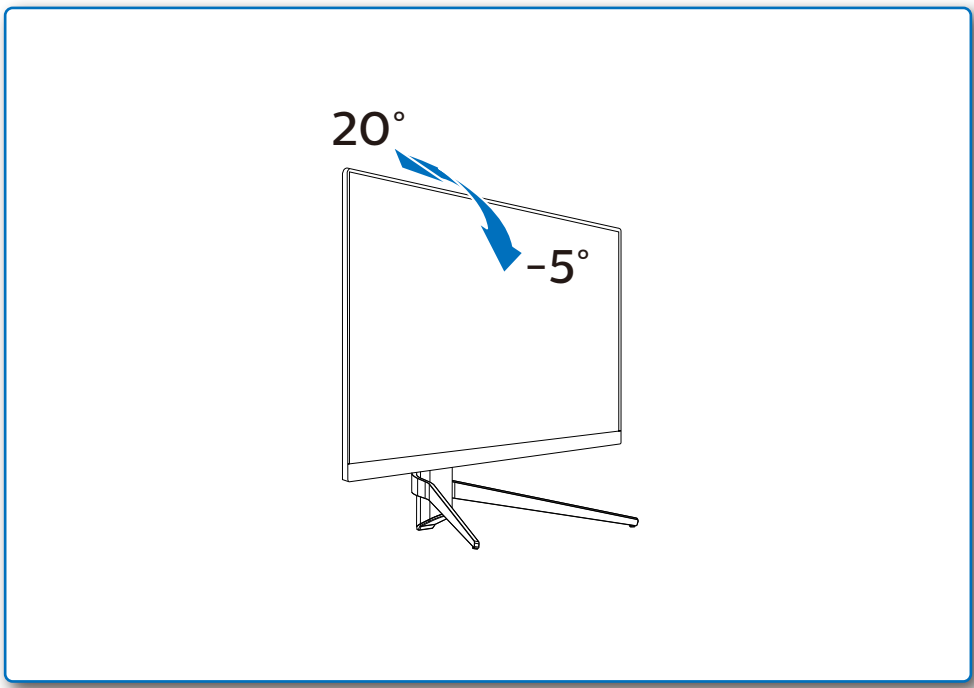

GRAPHIC DEVELOPMENT MMD	
Product name	
Project name	
Project no.	
Finishing	Folded sheet
Scale	1:1
Size Spreads	594 (W) x 210 (H) mm
Size	148.5 (W) x 210 (H) mm
Operator(s)	
Date amended	
VERSION No.	13
APPROVAL	
QC Lithographer	
Product Manager	
Date Check	
ARTWORK DOCUMENT	
Paper	80gsm White, woodfree coated
Numbers of colours	2C2C
Pantone 300c	
Spotcolor	
Aftertreatment	
☐ Cropping	
☐ Coating	
☐ Varnishing	
☐ Embossing	
☐ Cuttingguide	
☐ Die-cut	
☐ Binding	
☐ Glue	

4