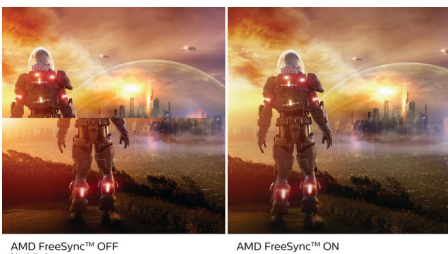

AMD FreeSync™ Premium

Gaming shouldn't be a choice between choppy gameplay or broken frames. AMD FreeSync™ Premium equips serious gamers with a fluid,

tear-free gameplay experience at peak performance. There are no compromises, game confidently with a high refresh rate, low framerate compensation, and low latency.