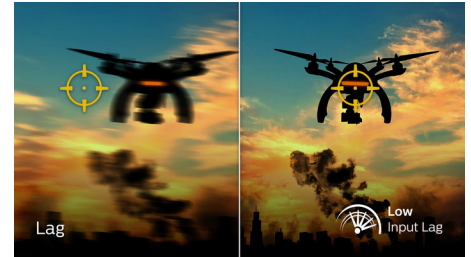

Low Input Lag

Input lag is the amount of time that elapses between performing an action with connected devices and seeing the result on screen. Low input lag reduces the time delay between entering a command from your devices to monitor, greatly improve on playing twitch-sensitive video games, particularly important to whom plays fast-paced, competitive games.