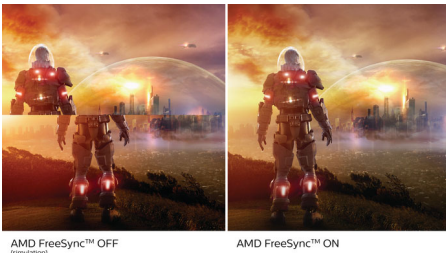

Features designed for gamers needs

- SmartImage game mode optimized for gamers
- LowBlue Mode for easy on-the-eyes productivity
- Less eye fatigue with Flicker-free technology
- Tilt, swivel and height-adjust for an ideal viewing position

reddot winner 2020

PHILIPS

QHD LCD monitor
Momentum 27" (68.5 cm), 2560 x 1440 (QHD)

275M1RZN/93

Highlights

IPS Nano color

For critical imaging, gaming and productivity needs, Nano IPS display provides precise color accuracy across a wide viewing angle without color shift. Richer reds, lusher greens, and deeper blues. Ultra Wide-Color with IPS Nano Color technology uses KSF enhanced phosphor nanoparticles to absorb excess light created by the screen to produce amazing color. True-to-life color. Our display panels achieve up to 98% coverage of the DCI-P3 color gamut standard for color purity as defined by The Society of Motion Pictures and Television Engineers for cinematic picture quality.

AMD FreeSync™ Premium

Gaming shouldn't be a choice between choppy gameplay or broken frames. AMD FreeSync™ Premium equips serious gamers with a fluid, tear-free gameplay experience at peak performance. There are no compromises, game confidently with a high refresh rate, low framerate compensation, and low latency.