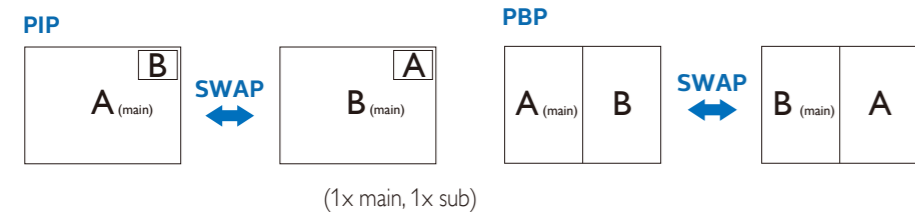

4

5

275M2CRP

		SUB SOURCE POSSIBILITY (x)		
MultiView	Inputs	1 HDMI 2.0	2 HDMI 2.0	DisplayPort
MAIN SOURCE (x)	1 HDMI 2.0	●	●	●
	2 HDMI 2.0	●	●	●
	DisplayPort	●	●	●

Register your product and get support at www.philips.com/support

Version: 275M2CRQIT
2020 © TOP Victory Investments Ltd. All rights reserved.

Specifications are subject to change without notice.

HDMI

www.philips.com

Printed in China

Q41G27M181362D

PHILIPS

Momentum

275M2

Quick Start

Register your product and get support at www.philips.com/welcome

AC/DC Adapter

* DP

* HDMI

* Different according to region.
Display design may differ from those illustrated.

1

2

3