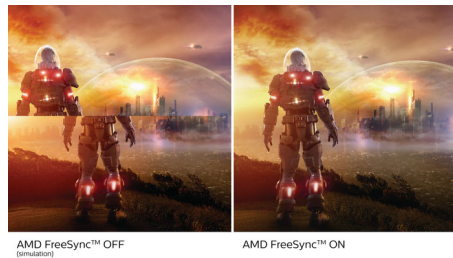

Ultra-smooth gaming

Gaming shouldn't be a choice between choppy gameplay or broken frames. With the new Philips monitor it doesn't have to be. Get fluid,

276E1EW/69

artifact-free performance at virtually any framerate with AMD FreeSync™ technology, smooth quick refresh and ultra-fast response time.