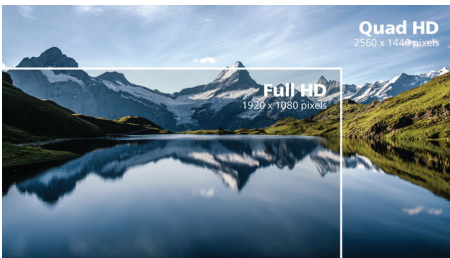

Crystalclear images

These Philips screens deliver Crystalclear, Quad HD 2560x1440 or 2560x1080 pixel images. Utilizing high performance panels with high density pixel count, enabled by high

bandwidth sources like USB-C, Displayport, HDMI, Dual link DVI, these new displays will make your images and graphics come alive. Whether you are demanding professional requiring extremely detailed information for CAD-CAM solutions, using 3D graphic applications or a financial wizard working on huge spreadsheets, Philips displays will give you Crystalclear images.