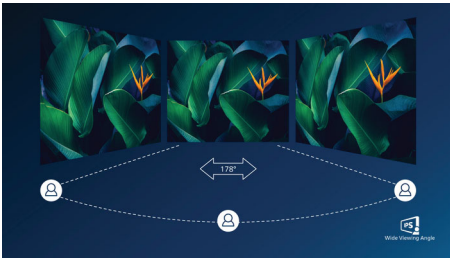

PHILIPS

LCD monitor with USB-C
E Line 27" (68.6 cm), 2560 x 1440 (QHD)

Highlights

USB-C connectivity

This Philips monitor features a built-in USB-C connector which meets USB Power Delivery standard. With intelligent and flexible power management, you can power charge your compatible device directly from the monitor using a single USB-C cable. Its slim, reversible USB-C allows for easy connection, you can watch high resolution video from your laptop.

IPS technology

IPS displays use an advanced technology which gives you extra wide viewing angles of 178/178 degree, making it possible to view the display from almost any angle. Unlike standard TN panels, IPS displays gives you remarkably crisp images with vivid colors, making it ideal not only for Photos, movies and web browsing, but also for professional applications which demand color accuracy and consistent brightness at all times.