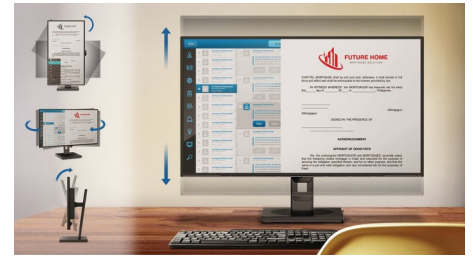

EasyRead mode

EasyRead mode for a paper-like reading experience

SmartErgoBase

The SmartErgoBase is a monitor base that delivers ergonomic display comfort and provides cable management. The base can swivel, tilt and rotate to various angles to ensure maximum comfort. The height adjustable stand guarantees the optimal viewing level, reducing the physical strains of a long workday, while cable management reduces cable clutter and keeps the workspace neat and professional.