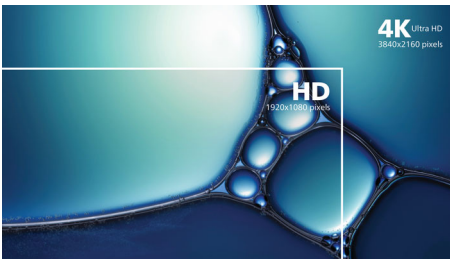

UltraClear 4K UHD Resolution

These Philips displays utilize high performance panels to deliver UltraClear, 4K UHD (3840 x 2160) resolution images. Whether you are demanding professional requiring extremely detailed images for CAD solutions, using 3D graphics applications or a financial wizard working on huge spreadsheets, Philips displays will make your images and graphics come alive.

1.07 billion colors

This display delivers outstanding color depth with 1.07 billion colors, and the finest gradation, for re-creating smooth, precise, and vivid image. Enjoy accurate and true-to-life visuals whether gaming, watching videos, or

working on color critical work with graphics applications.