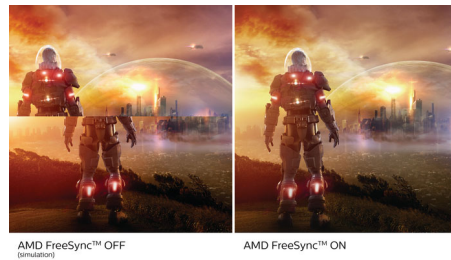

Ultra-smooth gaming

Gaming shouldn't be a choice between choppy gameplay or broken frames. With the new Philips monitor it doesn't have to be. Get fluid, artefact-free performance at virtually any frame rate with AMD FreeSync™ technology, smooth, quick refresh and ultra-fast response time.