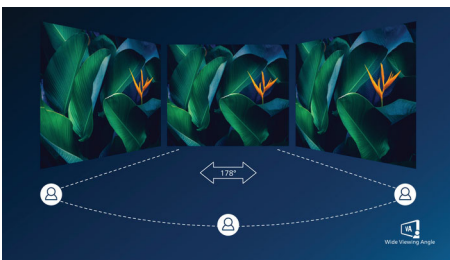

VA display

The Philips VA LED display uses an advanced multi-domain vertical alignment technology that gives you super-high static contrast ratios for extra-vivid and bright images. While standard office applications are handled with

ease, it is especially suitable for photos, web browsing, films, gaming and demanding graphical applications. Its optimised pixel management technology gives you a 178/178 degree extra-wide viewing angle, resulting in crisp images.