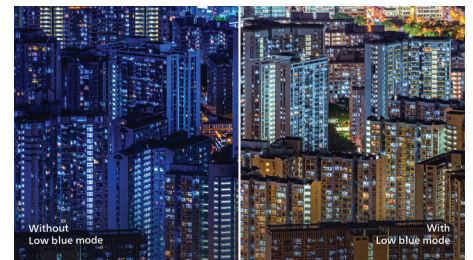

LowBlue Mode

Studies have shown that just as ultra-violet rays can cause eye damage, shortwave-length blue light rays from LED displays can cause eye damage and affect vision over time. Developed for wellbeing, the Philips LowBlue Mode setting uses a smart software technology to reduce harmful shortwave blue light.