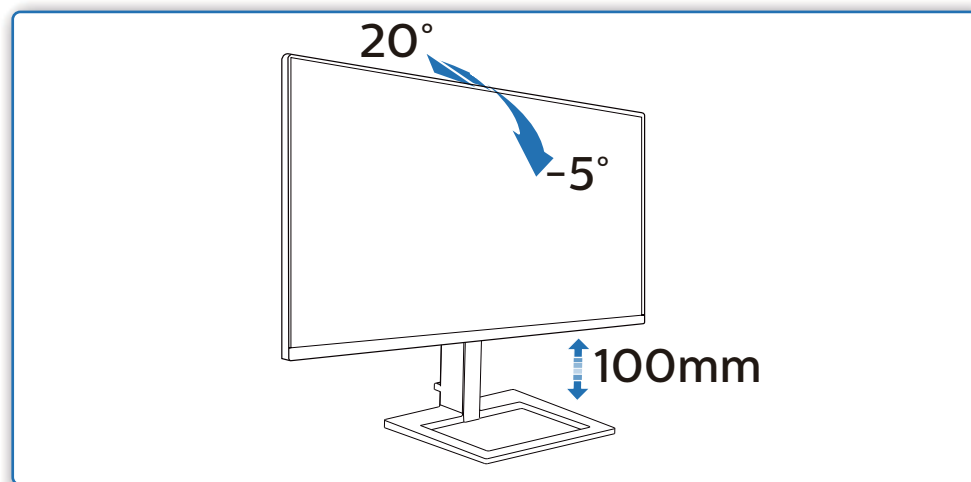

4

5

MultiView	SUB_SOURCE POSSIBILITY (x)			
	Inputs	HDMI 2.0	DisplayPort	USB C
MAIN SOURCE (x)	HDMI 2.0	●	●	●
	DisplayPort	●	●	●
	USB C	●	●	●

Register your product and get support at www.philips.com/support

Version: M1279EQ1WWT
2020 © TOP Victory Investments Ltd. All rights reserved.

HDMI

www.philips.com

Printed in China

PHILIPS

E Line

279E1