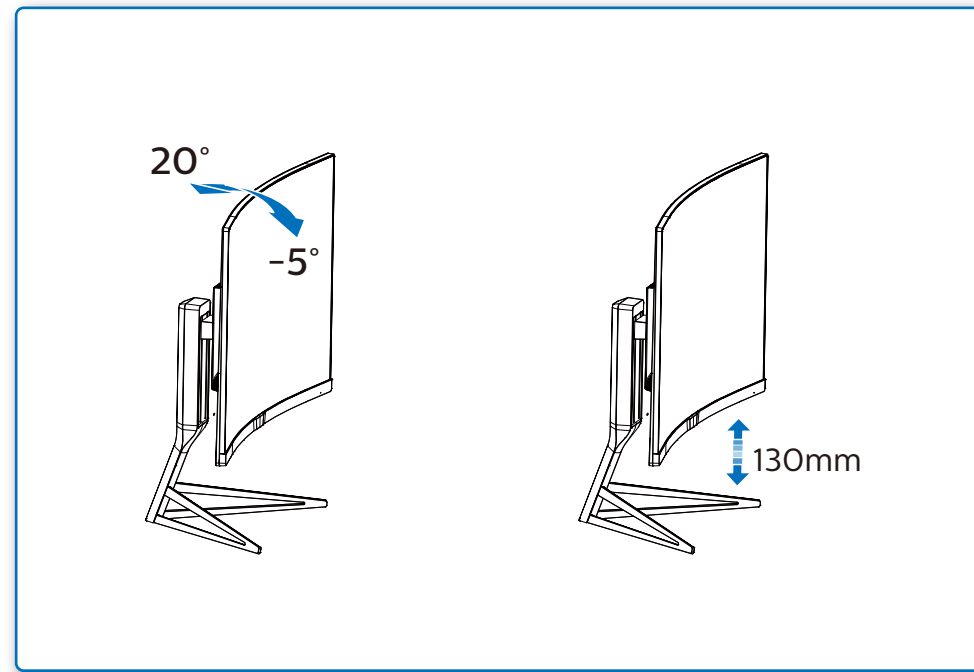

GRAPHIC DEVELOPMENT MMD	
Product name	278M6QJEB-QSG
Project no.	
Finishing	Folded sheet
Scale	1:1
Size Spreads	594 (W) x 210 (H) mm
Size	148.5 (W) x 210 (H) mm
Operator(s)	
Date amended	Apr. 27, 2018
VERSION No.	13
APPROVAL	
QC Lithographer	
Product Manager	
Date Check	
ARTWORK DOCUMENT	
Paper	80gsm White, woodfree coated
Numbers of colours	2C2C
Pantone 300c	Black
Spotcolor	
Aftertreatment	
☐ Cropping	
☐ Coating	
☐ Varnishing	
☐ Embossing	
☐ Cuttingguide	
☐ Die-cut	
☐ Binding	
☐ Glue	

4