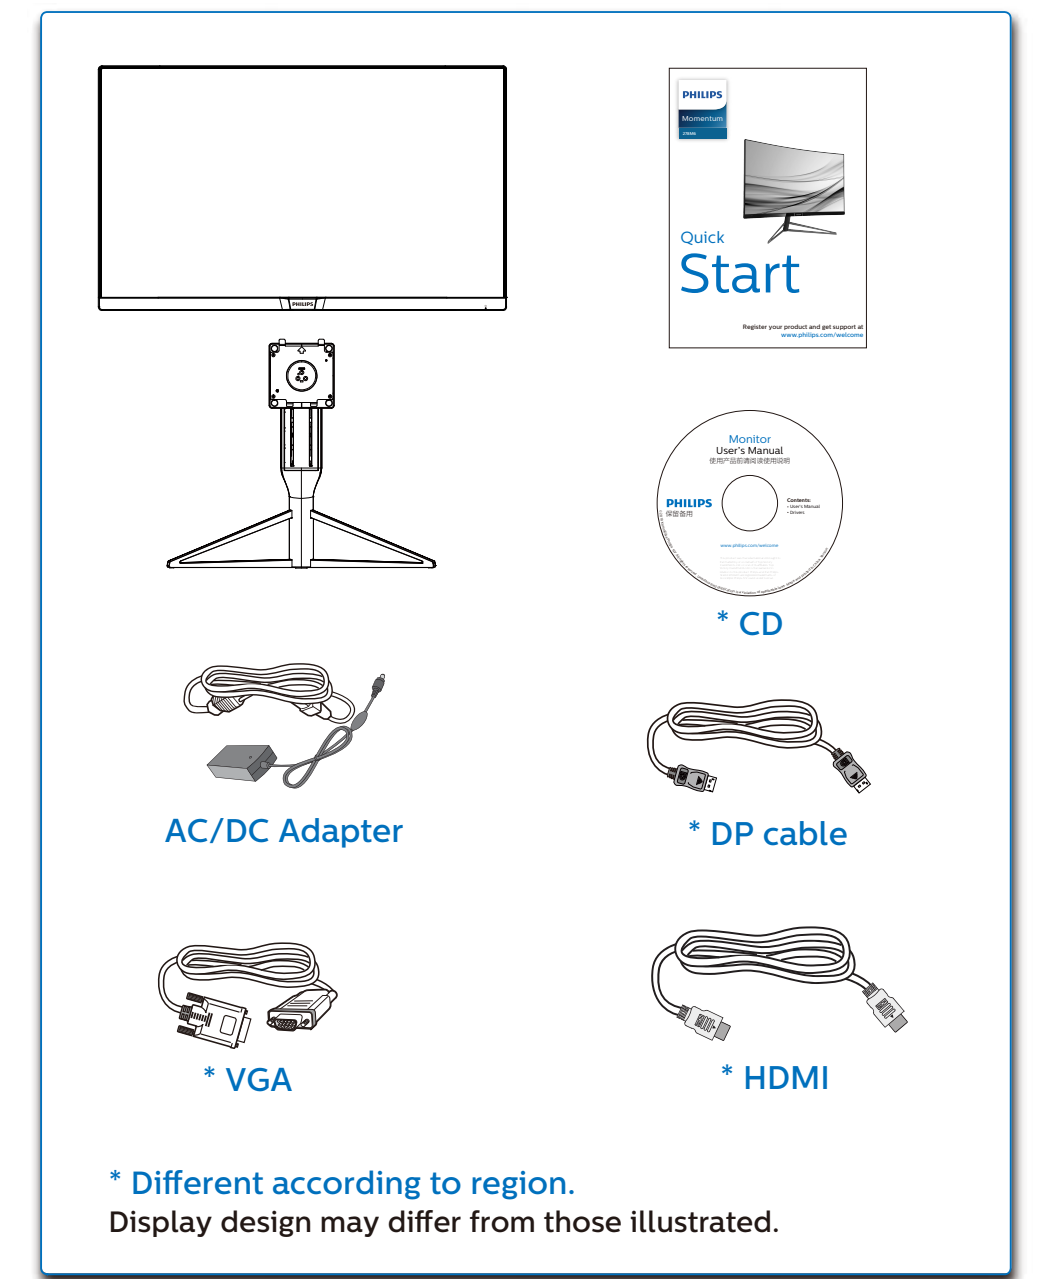

GRAPHIC DEVELOPMENT MMD	
Product name	278M6QJEB-QSG
Project no.	
Finishing	Folded sheet
Scale	1:1
Size Spreads	594 (W) x 210 (H) mm
Size	148.5 (W) x 210 (H) mm
Operator(s)	
Date amended	Apr. 27, 2018
VERSION No.	13
APPROVAL	
QC Lithographer	
Product Manager	
Date Check	
ARTWORK DOCUMENT	
Paper	80gsm White, woodfree coated
Numbers of colours	2C2C
Pantone 300c	Black
Spotcolor	
Aftertreatment	
☐ Cropping	
☐ Coating	
☐ Varnishing	
☐ Embossing	
☐ Cuttingguide	
☐ Die-cut	
☐ Binding	
☐ Glue	

4

EN Need help?

Online help: www.philips.com/support

SC 需要帮助?

在线帮助: www.philips.com/support

FR Besoin d'Aide ?

Aide en ligne: www.philips.com/support

ES ¿Necesita ayuda?

Ayuda en línea: www.philips.com/support

DE Benötigen Sie Hilfe?

Online-Hilfe: www.philips.com/support

IT Avete bisogno di aiuto?

Guida in linea: www.philips.com/support

BR Precisa ajuda?

Ajuda online: www.philips.com/support

KO 도움이 필요하신가요?

온라인 도움말: www.philips.com/support

UK Потребуйте допомоги?

Підтримка он-лайн: www.philips.com/support

RU Нужна помощь?

TR Yardıma ihtiyacınız var mı?

Online yardım: www.philips.com/support

HI क्या सहायता की जरूरत है?

ऑनलाईन सहायता: www.philips.com/support

AR هل تريد المساعدة?

www.philips.com/support

JP ヘルプが必要ですか?

オンラインヘルプ: www.philips.com/support

Version: 278M6QQIT

© 2019 Koninklijke Philips N.V. All rights reserved.

This product was manufactured and brought to the market by or on behalf of Top Victory Investments Ltd. or one of its affiliates. Top Victory Investments Ltd. is the warrantor in relation to this product. Philips and the Philips Shield Emblem are registered trademarks of Koninklijke Philips N.V. used under license.

Specifications are subject to change without notice.

www.philips.com

HDMI