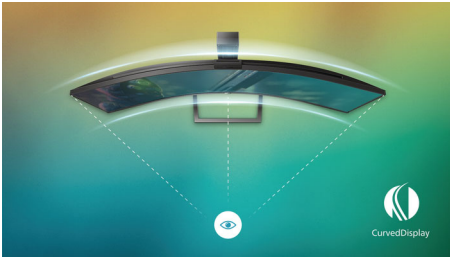

Get comfortable

- LowBlue Mode for easy on-the-eyes productivity
- Less eye fatigue with Flicker-free technology
- Height-adjustable for better ergonomic comfort

PHILIPS

Full HD Curved LCD monitor
Momentum 27" (68.6 cm), 1920 x 1080 (Full HD)

278M6QJEB5/69

Highlights

Curved display design

Desktop monitors offer a personal user experience, which suits a curve design very well. The curved screen provides a pleasant yet subtle immersion effect, which focuses on you at the center of your desk.

VA display

Philips VA LED display uses an advanced vertical alignment technology which gives you super-high static contrast ratios for extra vivid and bright images. While standard office applications are handled with ease, it is especially suitable for photos, web-browsing, movies, gaming, and demanding graphical applications. It's optimized pixel management technology gives you 176/176 degree extra wide viewing angle, resulting in crisp images.