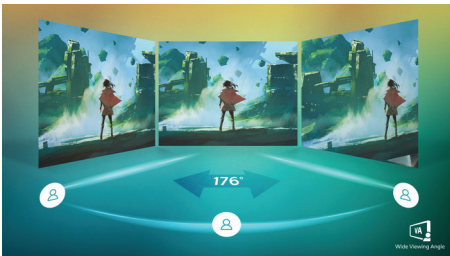

Get comfortable

- LowBlue Mode for easy on-the-eyes productivity
- Less eye fatigue with Flicker-free technology
- Height-adjustable for better ergonomic comfort

PHILIPS

Full HD Curved LCD monitor
Momentum 27" (68.6 cm), 1920 x 1080 (Full HD)

278M6QJEB5/69

Highlights

Curved display design

Desktop monitors offer a personal user experience, which suits a curve design very well. The curved screen provides a pleasant yet subtle immersion effect, which focuses on you at the center of your desk.

VA display

Philips VA LED display uses an advanced vertical alignment technology which gives you super-high static contrast ratios for extra vivid and bright images. While standard office applications are handled with ease, it is especially suitable for photos, web-browsing, movies, gaming, and demanding graphical applications. It's optimized pixel management technology gives you 176/176 degree extra wide viewing angle, resulting in crisp images.

Specifications

Picture/Display

- LCD panel type: VA LCD
- Backlight type: W-LED system
- Panel Size: 27 inch / 68.6 cm
- Display Screen Coating: Anti-Glare, 3H, Haze 40%
- Effective viewing area: 596.74 (H) x 335.66 (V) - at a 1800R curvature*
- Aspect ratio: 16:9
- Optimum resolution: 1920 x 1080 @ 165 Hz
- Response time (typical): 1 ms (MPRT)
- Pixel Density: 82 PPI
- Brightness: 250 cd/m²
- Contrast ratio (typical): 3000:1
- SmartContrast: 80,000,000:1
- Pixel pitch: 0.311 x 0.311 mm
- Viewing angle: 178° (H) / 178° (V), @ C/R > 10
- Flicker-free
- Picture enhancement: SmartImage game
- Color gamut (typical): NTSC 102.1%*, sRGB 130.2%*
- Display colors: 16.7 M
- Scanning Frequency: 104 - 186 kHz (H) / 30 - 165 Hz (V)
- sRGB
- LowBlue Mode
- AMD FreeSync™ technology: Premium