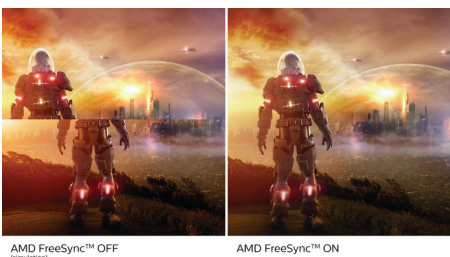

AMD FreeSync™ Premium

Gaming shouldn't be a choice between choppy gameplay or broken frames. AMD FreeSync™

Premium equips serious gamers with a fluid, tear-free gameplay experience at peak performance. There are no compromises, game confidently with a high refresh rate, low framerate compensation, and low latency.