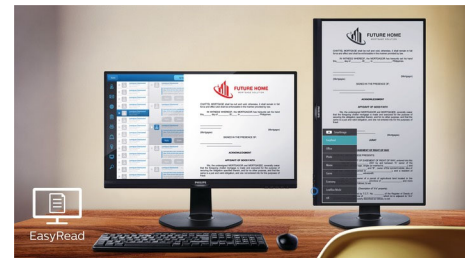

TUV Rheinland Eye Comfort

Philips display meet TUV Rheinland Eye Comfort standard to prevent eye strain caused by prolonged computer use. With TUV Eye Comfort certification, Philips displays ensure flicker-free, low blue mode, no disturbing reflections, wide viewing angle and less reduction of image quality from different angles and ergonomic stand designs for ideal viewing experience. Keep your eyes healthy and boost work productivity.

Flicker-free technology

Due to the way brightness is controlled on LED-backlit screens, some users experience flicker on their screen which causes eye fatigue. Philips Flicker-free Technology applies a new solution to regulate brightness and reduce flicker for more comfortable viewing.

EasyRead mode

EasyRead mode for a paper-like reading experience

SmartErgoBase

The SmartErgoBase is a monitor base that delivers ergonomic display comfort and provides cable management. The base can swivel, tilt and rotate to various angles to ensure maximum comfort. The height adjustable stand guarantees the optimal viewing level, reducing the physical strains of a long workday, while cable management reduces cable clutter and keeps the workspace neat and professional.