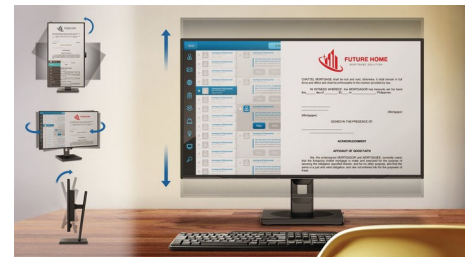

EasyRead mode

EasyRead mode for a paper-like reading experience

SmartErgoBase

The SmartErgoBase is a monitor base that delivers ergonomic display comfort and provides cable management. The base can swivel, tilt and rotate to various angles to ensure maximum comfort. The height adjustable stand guarantees the optimal viewing level, reducing the physical strains of a long workday, while cable management reduces cable clutter and keeps the workspace neat and professional.