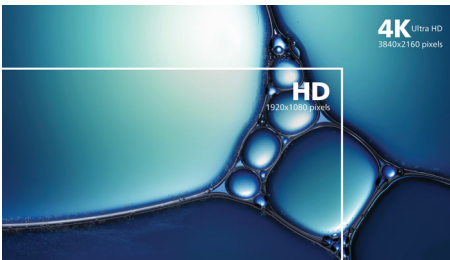

UltraClear 4K UHD Resolution

These Philips displays utilize high performance panels to deliver UltraClear, 4K UHD (3840 x 2160) resolution images. Whether you are demanding professional requiring extremely detailed images for CAD solutions, using 3D graphics applications or a financial wizard working on huge spreadsheets, Philips displays will make your images and graphics come alive.