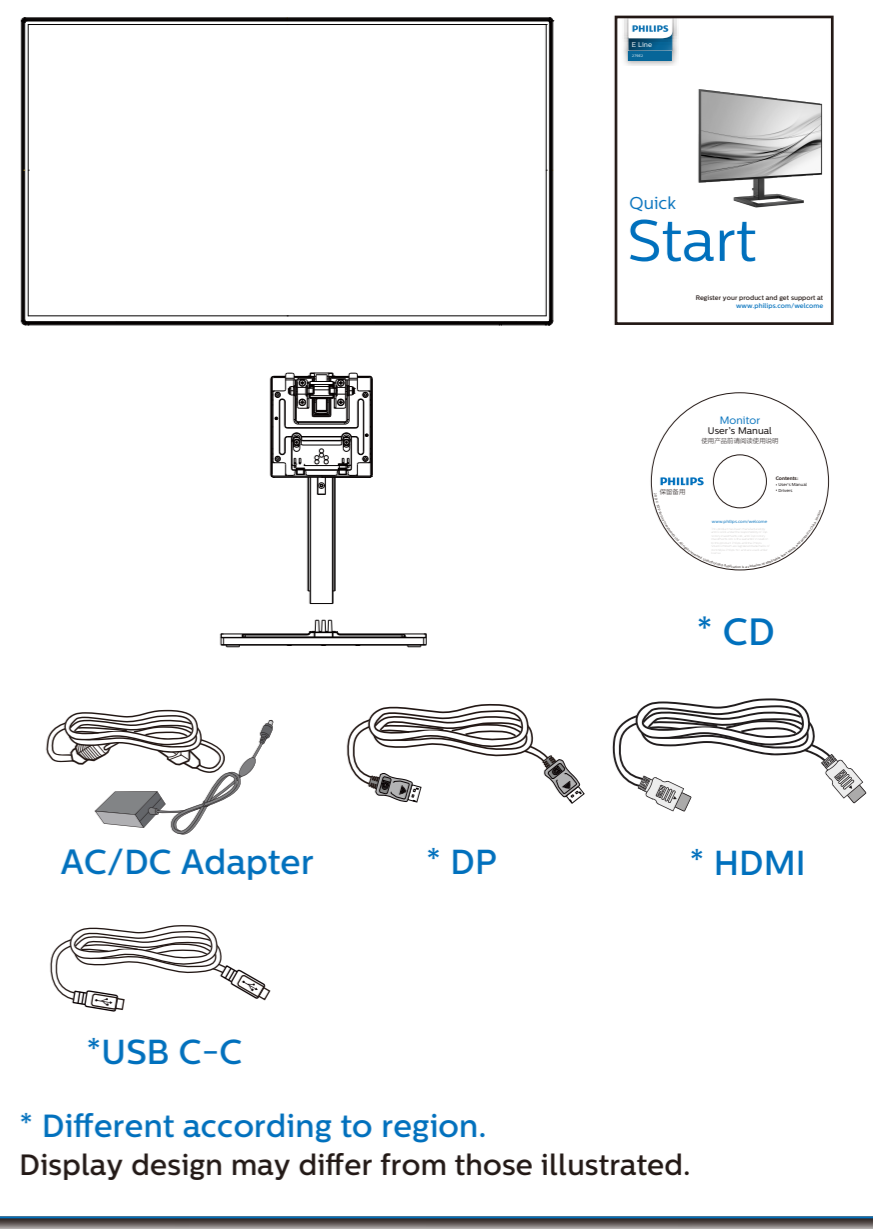

3

4