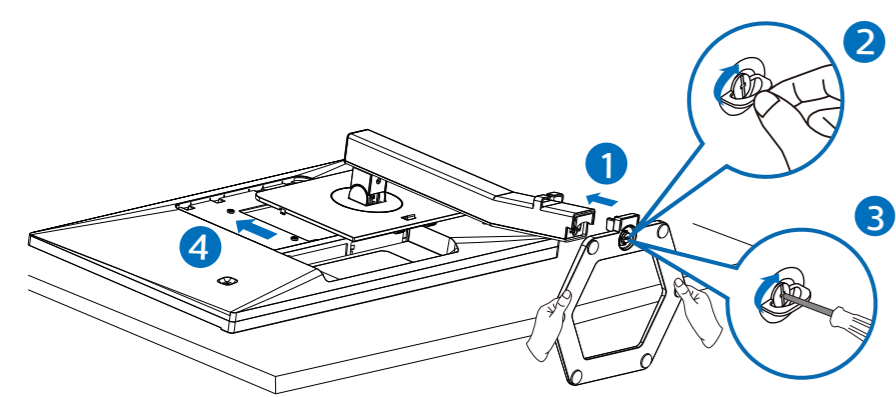

1

⚠ CAUTION: Place the monitor face down on a smooth surface. Pay attention not to scratch or damage the screen.

2

3

Game Setting	Adaptive Sync	On
	MPRT	Off
	MPRT Level	0
	SmartResponse	Off
	SmartFrame	Off
LowBlue Mode		
Input		
Picture		
Audio		
Color		