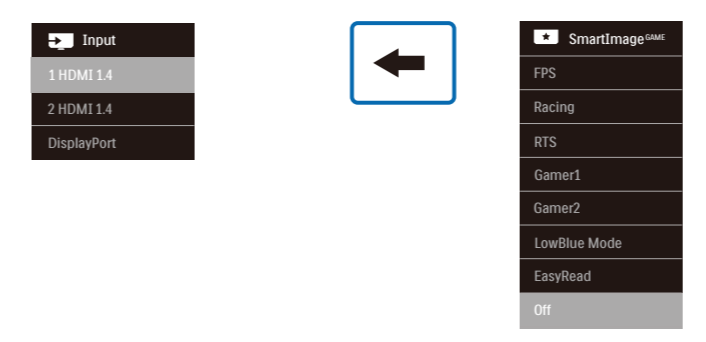

1

⚠ CAUTION: Place the monitor face down on a smooth surface. Pay attention not to scratch or damage the screen.

2

3

Game Setting	Adaptive Sync	On
	MPRT	Off
	MPRT Level	0
	SmartResponse	Off
	SmartFrame	Off
LowBlue Mode		
Input		
Picture		
Audio		
Color		