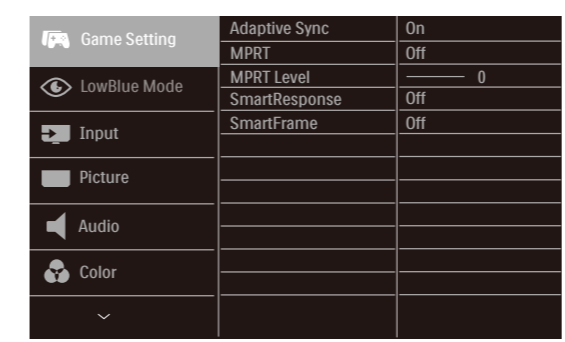

1

⚠ CAUTION: Place the monitor face down on a smooth surface. Pay attention not to scratch or damage the screen.

2

3

Game Setting	Adaptive Sync	On
	MPRT	Off
	MPRT Level	0
	SmartResponse	Off
	SmartFrame	Off
LowBlue Mode		
Input		
Picture		
Audio		
Color		