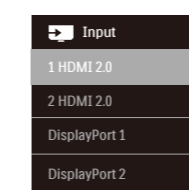

4

5

PBP

(1x main, 1x sub)

MultiView	Inputs	SUB SOURCE POSSIBILITY (x)			
		1 HDMI 2.0	2 HDMI 2.0	DisplayPort 1	DisplayPort 2
MAIN SOURCE (x)	1 HDMI 2.0	●	●	●	●
	2 HDMI 2.0	●	●	●	●
	DisplayPort 1	●	●	●	●
	DisplayPort 2	●	●	●	●

Register your product and get support at www.philips.com/support

Version: 27M1N5500Q1T
2021 © TOP Victory Investments Ltd. All rights reserved.
This product has been manufactured by and is sold under the responsibility of Top Victory Investments Ltd., and Top Victory Investments Ltd. is the warrantor in relation to this product.
Philips and the Philips Shield Emblem are registered trademarks of Koninklijke Philips N.V. and are used under license.

Specifications are subject to change without notice.

The terms HDMI, HDMI High-Definition Multimedia Interface, and the HDMI Logo are trademarks or registered trademarks of HDMI Licensing Administrator, Inc.

www.philips.com

PHILIPS
Gaming Monitor
Momentum 5000

27M1N5500U

Quick start

Register your product and get support at www.philips.com/welcome

Contents

*Different according to region
Display design may differ from that illustrated

1

▲ CAUTION: Place the monitor face down on a smooth surface. Pay attention not to scratch or damage the screen.

2

Earphone-Hang

2

USB hub

3

↑

←

↓

→

↑

↓

→

←