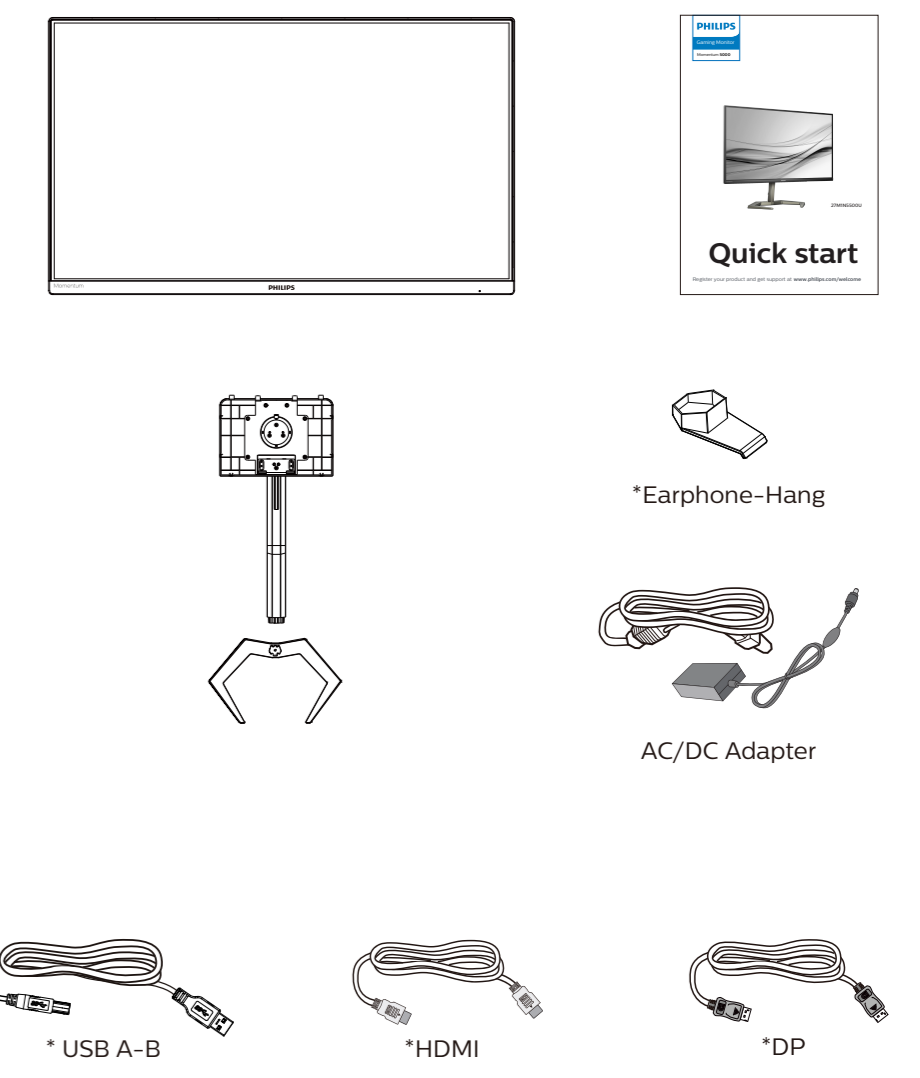

www.philips.com

PHILIPS
 Gaming Monitor
 Momentum 5000

27M1N5500U

Quick start

Register your product and get support at www.philips.com/welcome

Contents

*Different according to region
 Display design may differ from that illustrated

1

▲ CAUTION: Place the monitor face down on a smooth surface. Pay attention not to scratch or damage the screen.

2

Earphone-Hang

2

USB hub

3

↑