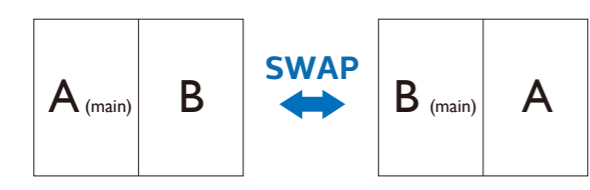

4

5

PBP

(1x main, 1x sub)

MultiView	Inputs	SUB SOURCE POSSIBILITY (x)			
		1 HDMI 2.0	2 HDMI 2.0	DisplayPort 1	DisplayPort 2
MAIN SOURCE (x)	1 HDMI 2.0	●	●	●	●
	2 HDMI 2.0	●	●	●	●
	DisplayPort 1	●	●	●	●
	DisplayPort 2	●	●	●	●