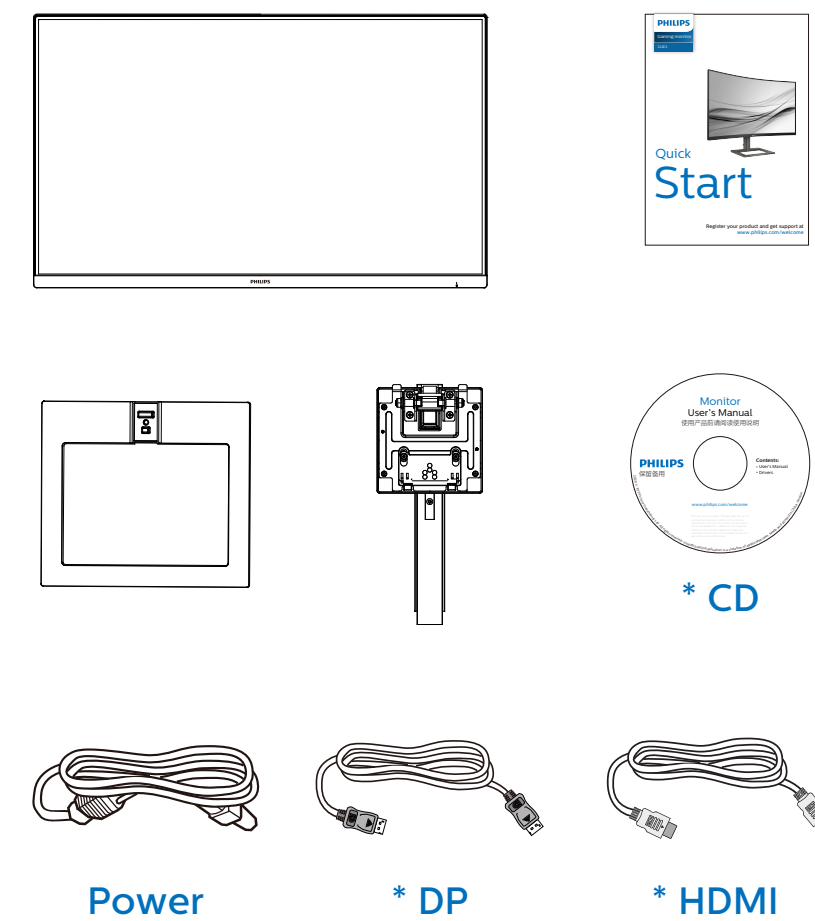

4