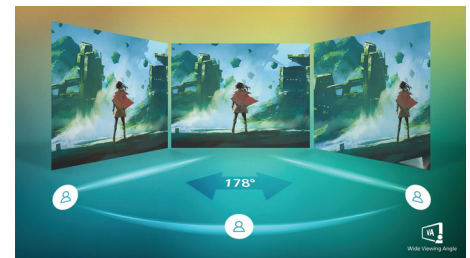

VA display

Philips VA LED display uses an advanced multi-domain vertical alignment technology which gives you super-high static contrast ratios for extra vivid and bright images. While standard office applications are handled with ease, it is especially suitable for photos, web-browsing, movies, gaming, and demanding graphical applications. It's optimized pixel management technology gives you 178/178 degree extra wide viewing angle, resulting in crisp images.

reddot winner 2020

Red Dot

Red Dot stands for belonging to the best in design and business

This gaming monitor scores with the striking base, which radiates a solid presence and thereby underlines the quality of the monitor.