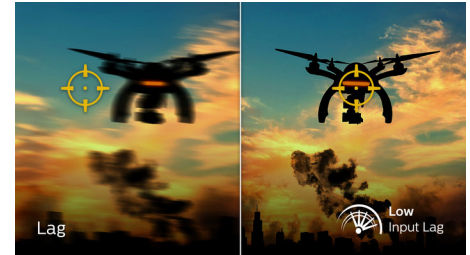

DTS Sound™

DTS Sound is an audio processing solution designed to optimize the playback of music, movies, streaming and games on the PC regardless of form factors. DTS Sound enables an immersive virtual surround sound experience, complete with rich bass and dialog enhancement and maximized volume levels free of any clipping or distortion.

165Hz Gaming

You play intense, competitive gaming. You demand display with lag free, ultra-smooth images. This Philips display redraws the screen image up-to 165 times per second, effectively faster than a standard display. A lower frame rate can make enemies appear to jump from spot to spot on the screen, making them difficult targets to hit. With 165Hz frame rate, you get those critical missing images on the screen which shows enemy movement in ultra-smooth motion so you can easily target them. With ultra-low input lag and no screen tearing, this Philips display is your perfect gaming partner

1ms MPRT fast response

MPRT (motion picture response time) is more intuitive way to describe the response time, which directly refers the duration from seeing blurry noise to clean and crisp images. Philips gaming monitor with 1 ms MPRT effectively eliminates smearing and motion blur, delivers shaper and precise visuals to enhance gaming experience. Best choice for playing thrilling and twitch-sensitive games.

Low Input Lag

Input lag is the amount of time that elapses between performing an action with connected devices and seeing the result on screen. Low input lag reduces the time delay between entering a command from your devices to monitor, greatly improve on playing twitch-sensitive video games, particularly important to whom plays fast-paced, competitive games.