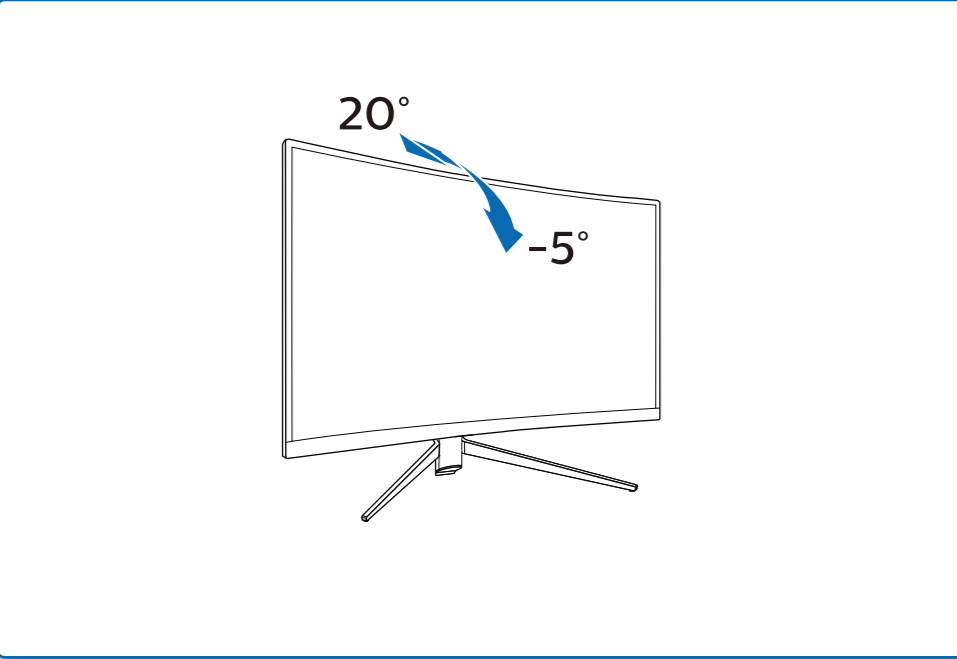

4

1. **PHILIPS**
2. **EN Need help?**
     Online help: www.philips.com/support
     Go to above online help for the latest SmartControl software.
   - **FR Besoin d'Aide ?**
     Aide en ligne: www.philips.com/support
     Rendez-vous sur l'assistance en ligne mentionnée ci-dessus pour obtenir le logiciel SmartControl le plus récent.
   - **ES ¿Necesita ayuda?**
     Ayuda en línea: www.philips.com/support
     Vaya a la ayuda en línea de arriba para obtener el software SmartControl más actualizado.
   - **DE Benötigen Sie Hilfe?**
     Online-Hilfe: www.philips.com/support
     Rufen Sie für die aktuellste SmartControl-Software die obige Online-Hilfe auf.
   - **IT Avete bisogno di aiuto?**
     Guida in linea: www.philips.com/support
     Accedere alla guida online di cui sopra per il software SmartControl più recente
   - **BR Precisa ajuda?**
     Ajuda online: www.philips.com/support
     Vá para a ajuda on-line acima para obter o software SmartControl mais recente.
   - **KO 도움이 필요하신가요?**
     온라인 도움말: www.philips.com/support
     온라인 도움말의 최신 SmartControl 소프트웨어로 이동하십시오.
   - **SC 需要帮助?**
     在线帮助: www.philips.com/support
     有关最新SmartControl软件, 请转到上面的线上帮助。
   - **UK Потреbujete dopomohu?**
     Підтримка он-лайн: www.philips.com/support
     Найновіше ПЗ SmartControl подано вище у "Допомога онлайн".
   - **RU Нужна помощь?**
     Интерактивная справка: www.philips.com/support
     Вспомогите приведенной выше интерактивной справкой к новейшему ПО SmartControl.
   - **TR Yardıma ihtiyacınız var mı?**
     Online yardım: www.philips.com/support
     En son SmartControl yazılımı için yukarıdaki çevrimiçi yardıma gidin.
   - **HI क्या सहायता की जरूरत है?**
     ऑनलाइन सहायता: www.philips.com/support
     नवीनतम SmartControl सॉफ्टवेयर के लिए ऊपर बताए गए ऑनलाइन सहायता पर जाएं।
   - **AR هل تريد المساعدة؟**
     www.philips.com/support
     انتقل إلى التعليمات عبر الإنترنت أعلاه للحصول على أحدث إصدار من SmartControl.
   - **JP ヘルプが必要ですか?**
     オンラインヘルプ: www.philips.com/support
     最新のSmartControlソフトウェアについては、上記オンラインヘルプにアクセスしてください。

Version: 322M8CPQ1T
2020 © TOP Victory Investment Ltd. All rights reserved.

This product has been manufactured by and is sold under the responsibility of Top Victory Investments Ltd., and Top Victory Investments Ltd. is the warrantor in relation to this product. Philips and the Philips Shield Emblem are registered trademarks of Koninklijke Philips N.V. and are used under license.

Specifications are subject to change without notice.

www.philips.com

HDMI
HDMI trademark and related patents on technologies belong to their respective owners.

Printed in China

Q41G32M181366A

PHILIPS
Momentum
322M8