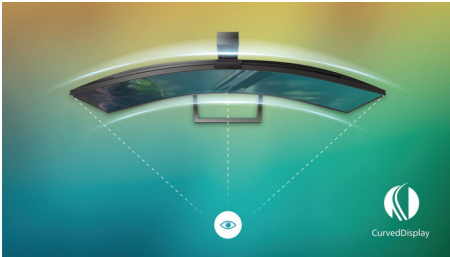

Get comfortable

- LowBlue Mode for easy on-the-eyes productivity
- Less eye fatigue with Flicker-free technology

PHILIPS

Full HD Curved LCD display
Momentum 32 (31.5" / 80 cm diag.), 1920 x 1080 (Full HD)

322M8CZ/67

Highlights

Curved display design

Desktop monitors offer a personal user experience, which suits a curve design very well. The curved screen provides a pleasant yet subtle immersion effect, which focuses on you at the center of your desk.

VA display

Philips VA LED display uses an advanced multi-domain vertical alignment technology which gives you super-high static contrast ratios for extra vivid and bright images. While standard office applications are handled with ease, it is especially suitable for photos, web-browsing, movies, gaming, and demanding graphical applications. It's optimized pixel management technology gives you 178/178 degree extra wide viewing angle, resulting in crisp images.