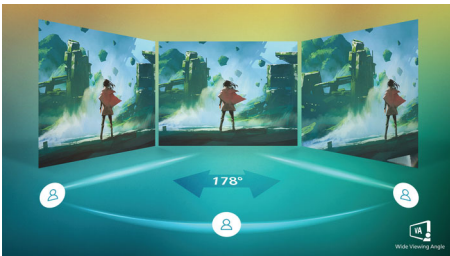

322M8CZ/67

Highlights

Curved display design

Desktop monitors offer a personal user experience, which suits a curve design very well. The curved screen provides a pleasant yet subtle immersion effect, which focuses on you at the center of your desk.

VA display

Philips VA LED display uses an advanced multi-domain vertical alignment technology which gives you super-high static contrast ratios for extra vivid and bright images. While standard office applications are handled with ease, it is especially suitable for photos, web-browsing, movies, gaming, and demanding graphical applications. It's optimized pixel management technology gives you 178/178 degree extra wide viewing angle, resulting in crisp images.

Specifications

Picture/Display

- LCD panel type: VA LCD
- Backlight type: W-LED system
- Panel Size: 31.5 inch / 80 cm
- Display Screen Coating: Anti-Glare, 3H, Haze 25%
- Effective viewing area: 698.4 (H) x 392.9 (V) mm - at a 1500R curvature*
- Aspect ratio: 16:9
- Optimum resolution: 1920 x 1080 @ 165 Hz
- Pixel Density: 70 PPI
- Response time (typical): 1 ms (MPRT)
- Brightness: 250 cd/m²
- SmartContrast: Mega Infinity DCR
- Contrast ratio (typical): 3000:1
- Pixel pitch: 0.364 x 0.364 mm
- Viewing angle: 178° (H) / 178° (V), @ C/R > 10
- Color gamut (typical): NTSC 105%*, sRGB 122%*
- Display colors: 16.7 M
- Scanning Frequency: 30 - 160 kHz (H) / 48 - 165 Hz (V)
- Flicker-free
- LowBlue Mode
- sRGB
- AMD FreeSync™ technology: Premium