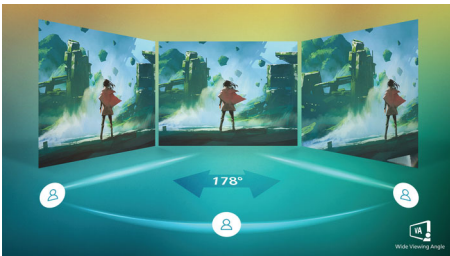

322M8CZ/93

Highlights

Curved display design

Desktop monitors offer a personal user experience, which suits a curve design very well. The curved screen provides a pleasant yet subtle immersion effect, which focuses on you at the center of your desk.

VA display

Philips VA LED display uses an advanced multi-domain vertical alignment technology which gives you super-high static contrast ratios for extra vivid and bright images. While standard office applications are handled with ease, it is especially suitable for photos, web-browsing, movies, gaming, and demanding graphical applications. It's optimized pixel management technology gives you 178/178 degree extra wide viewing angle, resulting in crisp images.

Specifications

Picture/Display

- LCD panel type: VA LCD
- Backlight type: W-LED system
- Panel Size: 31.5 inch / 80 cm
- Display Screen Coating: Anti-Glare, 3H, Haze 25%
- Effective viewing area: 698.4 (H) x 392.9 (V) mm - at a 1500R curvature*
- Aspect ratio: 16:9
- Optimum resolution: 1920 x 1080 @ 165 Hz
- Pixel Density: 70 PPI
- Response time (typical): 1 ms (MPRT)
- Brightness: 250 cd/m²
- SmartContrast: Mega Infinity DCR
- Contrast ratio (typical): 3000:1
- Pixel pitch: 0.364 x 0.364 mm
- Viewing angle: 178° (H) / 178° (V), @ C/R > 10
- Color gamut (typical): NTSC 105%*, sRGB 122%*
- Display colors: 16.7 M
- Scanning Frequency: 30 - 160 kHz (H) / 48 - 165 Hz (V)
- Flicker-free
- LowBlue Mode
- sRGB
- AMD FreeSync™ technology: Premium