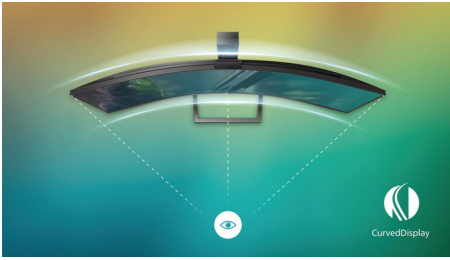

Get comfortable

- LowBlue Mode for easy on-the-eyes productivity
- Less eye fatigue with Flicker-free technology

PHILIPS

Full HD Curved LCD display
Momentum 32 (31.5" / 80 cm diag.), 1920 x 1080 (Full HD)

322M8CZ/93

Highlights

Curved display design

Desktop monitors offer a personal user experience, which suits a curve design very well. The curved screen provides a pleasant yet subtle immersion effect, which focuses on you at the center of your desk.

VA display

Philips VA LED display uses an advanced multi-domain vertical alignment technology which gives you super-high static contrast ratios for extra vivid and bright images. While standard office applications are handled with ease, it is especially suitable for photos, web-browsing, movies, gaming, and demanding graphical applications. It's optimized pixel management technology gives you 178/178 degree extra wide viewing angle, resulting in crisp images.