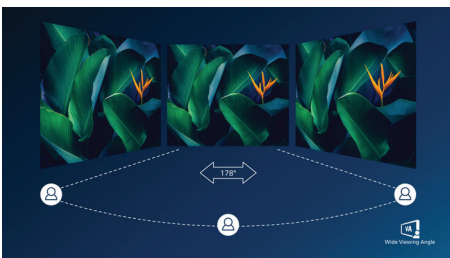

PHILIPS

Curved LCD monitor with Ultra Wide-Color
E Line 32 (31.5" / 80 cm diag.), 2560 x 1440 (QHD)

325E1CW/70

Highlights

Curved display design

Desktop monitors offer a personal user experience, which suits a curve design very well. The curved screen provides a pleasant yet subtle immersion effect, which focuses on you at the center of your desk.

VA display

Philips VA LED display uses an advanced multi-domain vertical alignment technology which gives you super-high static contrast ratios for extra vivid and bright images. While standard

office applications are handled with ease, it is especially suitable for photos, web-browsing, movies, gaming, and demanding graphical applications. It's optimized pixel management technology gives you 178/178 degree extra wide viewing angle, resulting in crisp images.