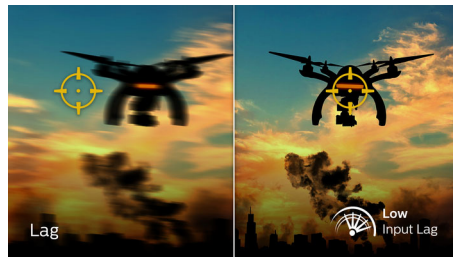

Low Input Lag

Input lag is the amount of time that elapses between performing an action with connected devices and seeing the result on screen. Low

325M1RZ/89

input lag reduces the time delay between entering a command from your devices to monitor, greatly improve on playing twitch-sensitive video games, particularly important to whom plays fast-paced, competitive games.