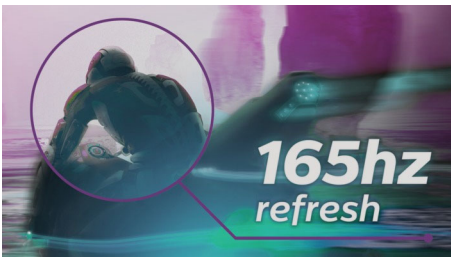

165Hz Gaming

You play intense, competitive gaming. You demand display with lag free, ultra-smooth images. This Philips display redraws the screen

image up-to 165 times per second, effectively faster than a standard display. A lower frame rate can make enemies appear to jump from spot to spot on the screen, making them difficult targets to hit. With 165Hz frame rate, you get those critical missing images on the screen which shows enemy movement in ultra-smooth motion so you can easily target them. With ultra-low input lag and no screen tearing, this Philips display is your perfect gaming partner