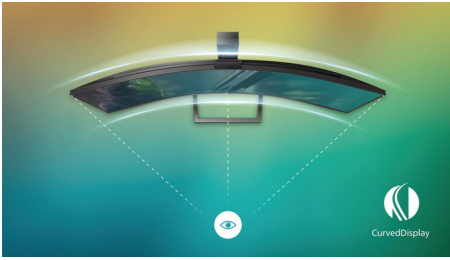

Features designed for gamers needs

- Less eye fatigue with Flicker-free technology
- Built-in stereo speakers for multimedia
- Tilt and height-adjust for an ideal viewing position

PHILIPS

Curved QHD LCD display
Momentum 32 (31.5" / 80 cm diag.), 2560 x 1440 (QHD)

325M2CRZ/73

Highlights

Curved display design

Desktop monitors offer a personal user experience, which suits a curve design very well. The curved screen provides a pleasant yet subtle immersion effect, which focuses on you at the center of your desk.