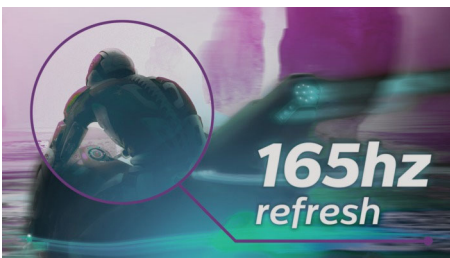

165Hz Gaming

You play intense, competitive gaming. You demand display with lag free, ultra-smooth images. This Philips display redraws the screen image up-to 165 times per second, effectively

faster than a standard display. A lower frame rate can make enemies appear to jump from spot to spot on the screen, making them difficult targets to hit. With 165Hz frame rate, you get those critical missing images on the screen which shows enemy movement in ultra-smooth motion so you can easily target them. With ultra-low input lag and no screen tearing, this Philips display is your perfect gaming partner