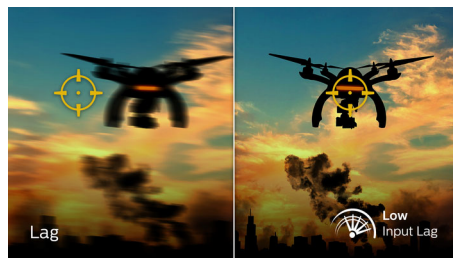

Low Input Lag

Input lag is the amount of time that elapses between performing an action with connected devices and seeing the result on screen. Low input lag reduces the time delay between entering a command from your devices to monitor, greatly improve on playing twitch-

sensitive video games, particularly important to whom plays fast-paced, competitive games.