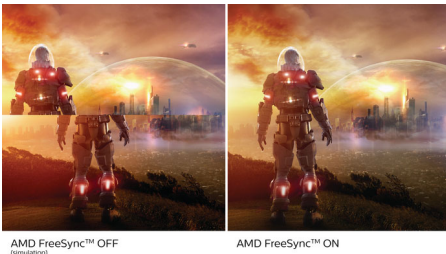

325M2CRZ/73

Highlights

Curved display design

Desktop monitors offer a personal user experience, which suits a curve design very well. The curved screen provides a pleasant yet subtle immersion effect, which focuses on you at the center of your desk.

AMD FreeSync™ Premium

Gaming shouldn't be a choice between choppy gameplay or broken frames. AMD FreeSync™ Premium equips serious gamers with a fluid, tear-free gameplay experience at peak performance. There are no compromises, game confidently with a high refresh rate, low framerate compensation, and low latency.