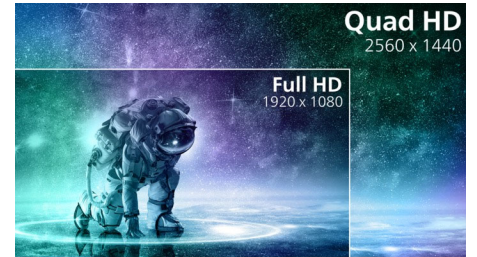

Crystalclear images

These Philips screens deliver Crystalclear, Quad HD 2560x1440 or 2560x1080 pixel images. Utilizing high performance panels with high density pixel count, enabled by high bandwidth sources like USB-C, Displayport, HDMI, Dual link DVI, these new displays will make your images and graphics come alive. Whether you are demanding professional requiring extremely detailed information for CAD-CAM solutions, using 3D graphic applications or a financial wizard working on huge spreadsheets, Philips displays will give you Crystalclear images.