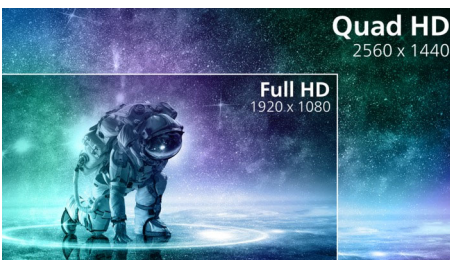

Crystalclear images

These Philips screens deliver Crystalclear, Quad HD 2560x1440 or 2560x1080 pixel

images. Utilizing high performance panels with high density pixel count, enabled by high bandwidth sources like USB-C, Displayport, HDMI, Dual link DVI, these new displays will make your images and graphics come alive. Whether you are demanding professional requiring extremely detailed information for CAD-CAM solutions, using 3D graphic applications or a financial wizard working on huge spreadsheets, Philips displays will give you Crystalclear images.