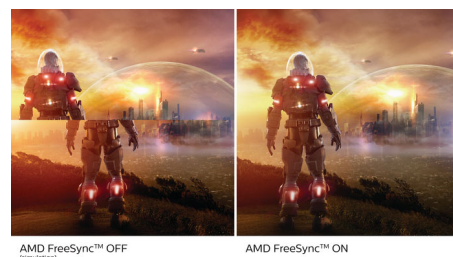

AMD FreeSync™ Premium

Gaming shouldn't be a choice between choppy gameplay or broken frames. AMD FreeSync™ Premium equips serious gamers with a fluid, tear-free gameplay experience at peak performance. There are no compromises, game confidently with a high refresh rate, low framerate compensation, and low latency.