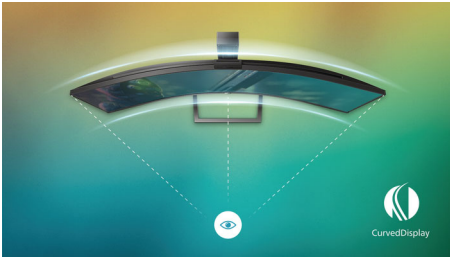

Get comfortable

- LowBlue Mode for easy on-the-eyes productivity
- Less eye fatigue with Flicker-free technology

PHILIPS

Curved QHD LCD display
Momentum 32 (31.5" / 80 cm diag.), 2560 x 1440 (QHD)

325M8C/75

Highlights

Curved display design

Desktop monitors offer a personal user experience, which suits a curve design very well. The curved screen provides a pleasant yet subtle immersion effect, which focuses on you at the center of your desk.

VA display

Philips VA LED display uses an advanced multi-domain vertical alignment technology which gives you super-high static contrast ratios for extra vivid and bright images. While standard office applications are handled with ease, it is especially suitable for photos, web-browsing, movies, gaming, and demanding graphical applications. It's optimized pixel management technology gives you 178/178 degree extra wide viewing angle, resulting in crisp images.