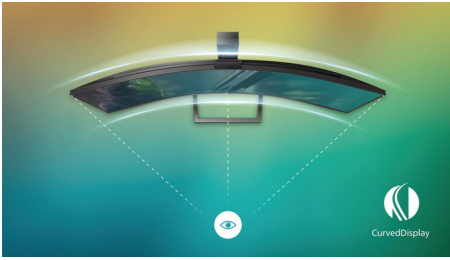

Curved QHD LCD display
Momentum 32 (31.5" / 80 cm diag.), 2560 x 1440 (QHD)

325M8C/89

Highlights

Curved display design

Desktop monitors offer a personal user experience, which suits a curve design very well. The curved screen provides a pleasant yet subtle immersion effect, which focuses on you at the center of your desk.